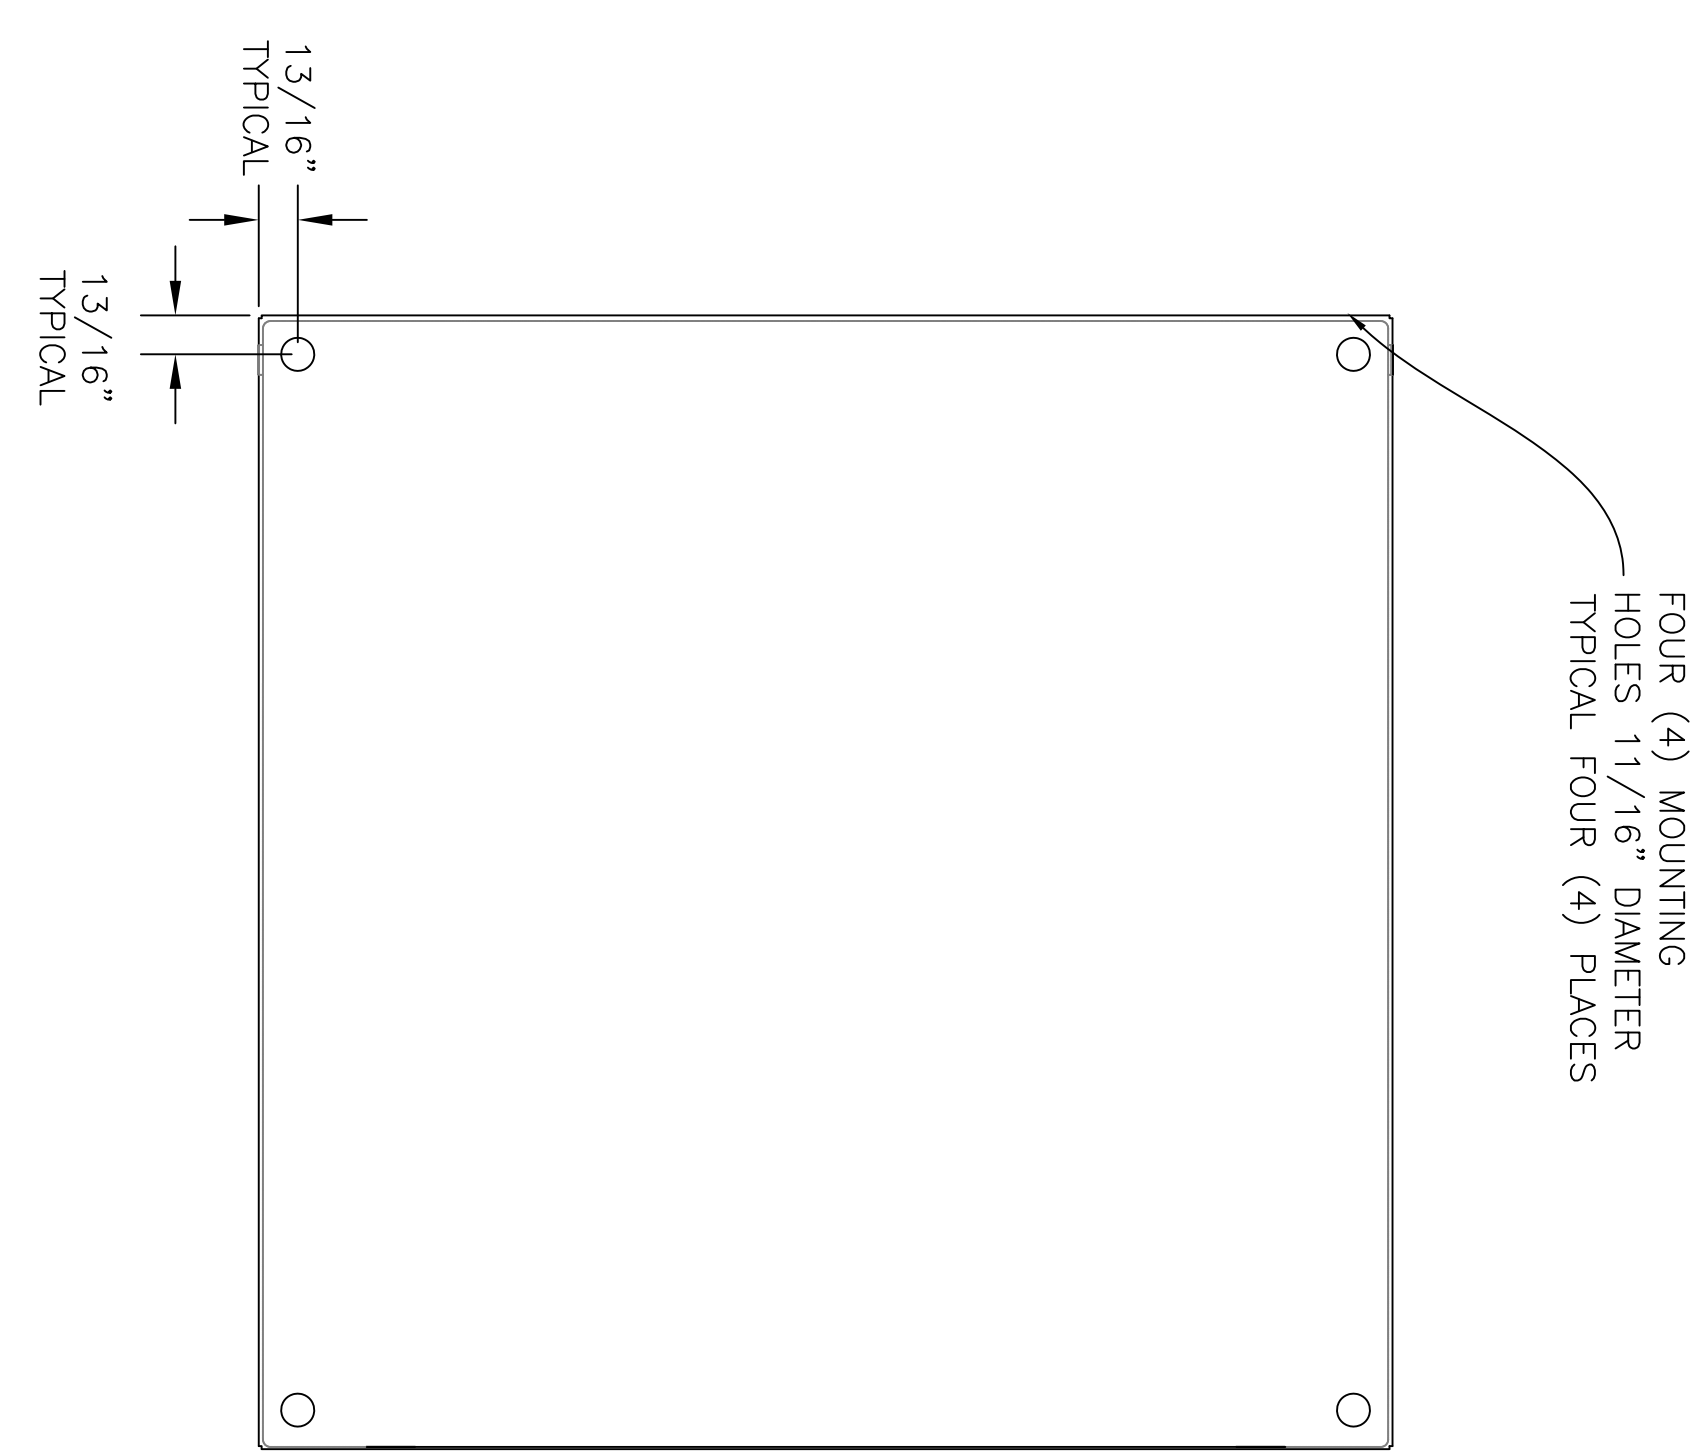

TOP VIEW
 YUCO ENCLOSURE
 24"X24"X8" SINGLE DOOR NEMA 4
 SCALE: FULL

BOTTOM VIEW SHOWING GLAND PLATE
 YUCO ENCLOSURE
 24"X24"X8" SINGLE DOOR NEMA 4
 SCALE: FULL

FRONT VIEW
 YUCO ENCLOSURE
 24"X24"X8" SINGLE DOOR NEMA 4
 SCALE: FULL

SIDE VIEW
 YUCO ENCLOSURE
 24"X24"X8" SINGLE DOOR NEMA 4
 SCALE: FULL

BACK VIEW
 YUCO ENCLOSURE
 24"X24"X8" SINGLE DOOR NEMA 4
 SCALE: FULL

BACK PLATE
 YUCO ENCLOSURE
 24"X24"X8" 2mm Thick SINGLE DOOR NEMA 4
 SCALE: FULL

REV	DESIGN BY	YUCO	DATE	07/11/19	SIZE	D	SCALE	AS SHOWN	DRAWING NO	YUCO-24-24-8	SHEET NO	1 OF 1	REV	A
	DRAWN BY	J. MARTIN	APPROVED BY	XXXXX										
	CHECKED BY	K. PAULEY												
	ISSUED FOR APPROVAL													