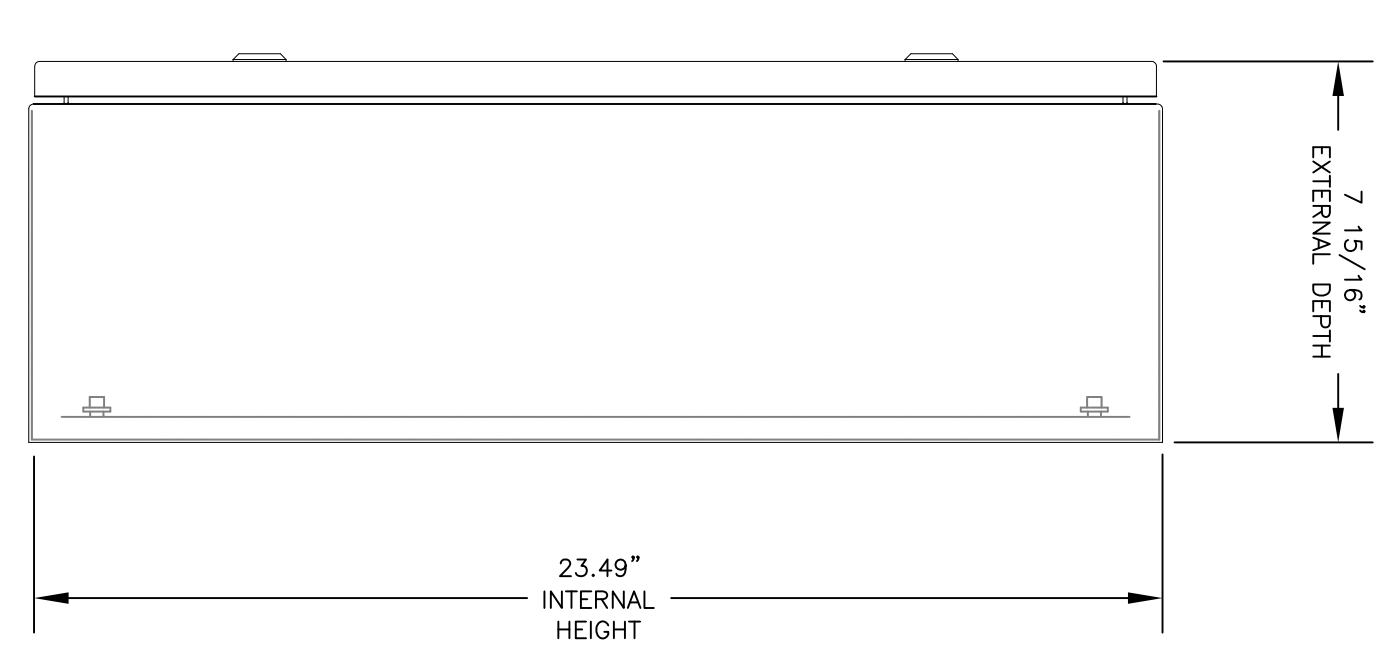

TOP VIEW
 YUCO ENCLOSURE
 24"X24"X8" SINGLE DOOR NEMA 4
 SCALE: FULL

BOTTOM VIEW SHOWING GLAND PLATE
 YUCO ENCLOSURE
 24"X24"X8" SINGLE DOOR NEMA 4
 SCALE: FULL

FRONT VIEW
 YUCO ENCLOSURE
 24"X24"X8" SINGLE DOOR NEMA 4
 SCALE: FULL

SIDE VIEW
 YUCO ENCLOSURE
 24"X24"X8" SINGLE DOOR NEMA 4
 SCALE: FULL

BACK VIEW
 YUCO ENCLOSURE
 24"X24"X8" SINGLE DOOR NEMA 4
 SCALE: FULL

BACK PLATE
 YUCO ENCLOSURE
 24"X24"X8" 2mm Thick SINGLE DOOR NEMA 4
 SCALE: FULL

REV	DESIGN BY	YUCO	DATE	07/11/19	SIZE	D	SCALE	AS SHOWN	DRAWING NO	YUCO-24-24-8	SHEET NO	1 OF 1	REV	A
	DRAWN BY	J. MARTIN	APPROVED BY	XXXXX										
	CHECKED BY	K. PAULEY												
	ISSUED FOR APPROVAL													