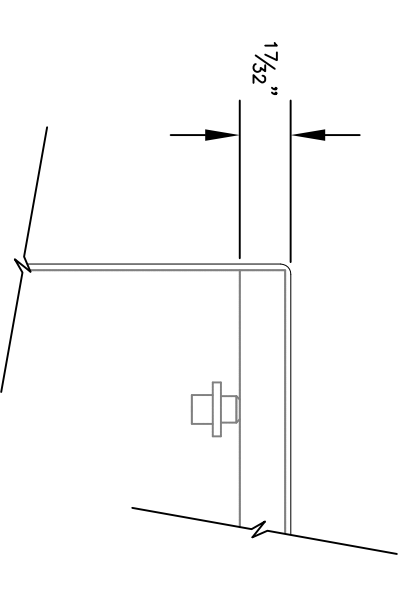

TOP VIEW
 YUCO ENCLOSURE
 24"X24"X8" SINGLE DOOR NEMA 4
 SCALE: FULL

BOTTOM VIEW SHOWING GLAND PLATE
 YUCO ENCLOSURE
 24"X24"X8" SINGLE DOOR NEMA 4
 SCALE: FULL

FRONT VIEW
 YUCO ENCLOSURE
 24"X24"X8" SINGLE DOOR NEMA 4
 SCALE: FULL

SIDE VIEW
 YUCO ENCLOSURE
 24"X24"X8" SINGLE DOOR NEMA 4
 SCALE: FULL

BACK VIEW
 YUCO ENCLOSURE
 24"X24"X8" SINGLE DOOR NEMA 4
 SCALE: FULL

BACK PLATE
 YUCO ENCLOSURE
 24"X24"X8" 2mm Thick SINGLE DOOR NEMA 4
 SCALE: FULL

REV	DESIGN BY	YUCO	DATE	07/11/19	SIZE	D	SCALE	AS SHOWN	DRAWING NO	YUCO-24-24-8	SHEET NO	1 OF 1	REV	A
	DRAWN BY	J. MARTIN	APPROVED BY	XXXXX										
	CHECKED BY	K. PAULEY												
	ISSUED FOR APPROVAL													