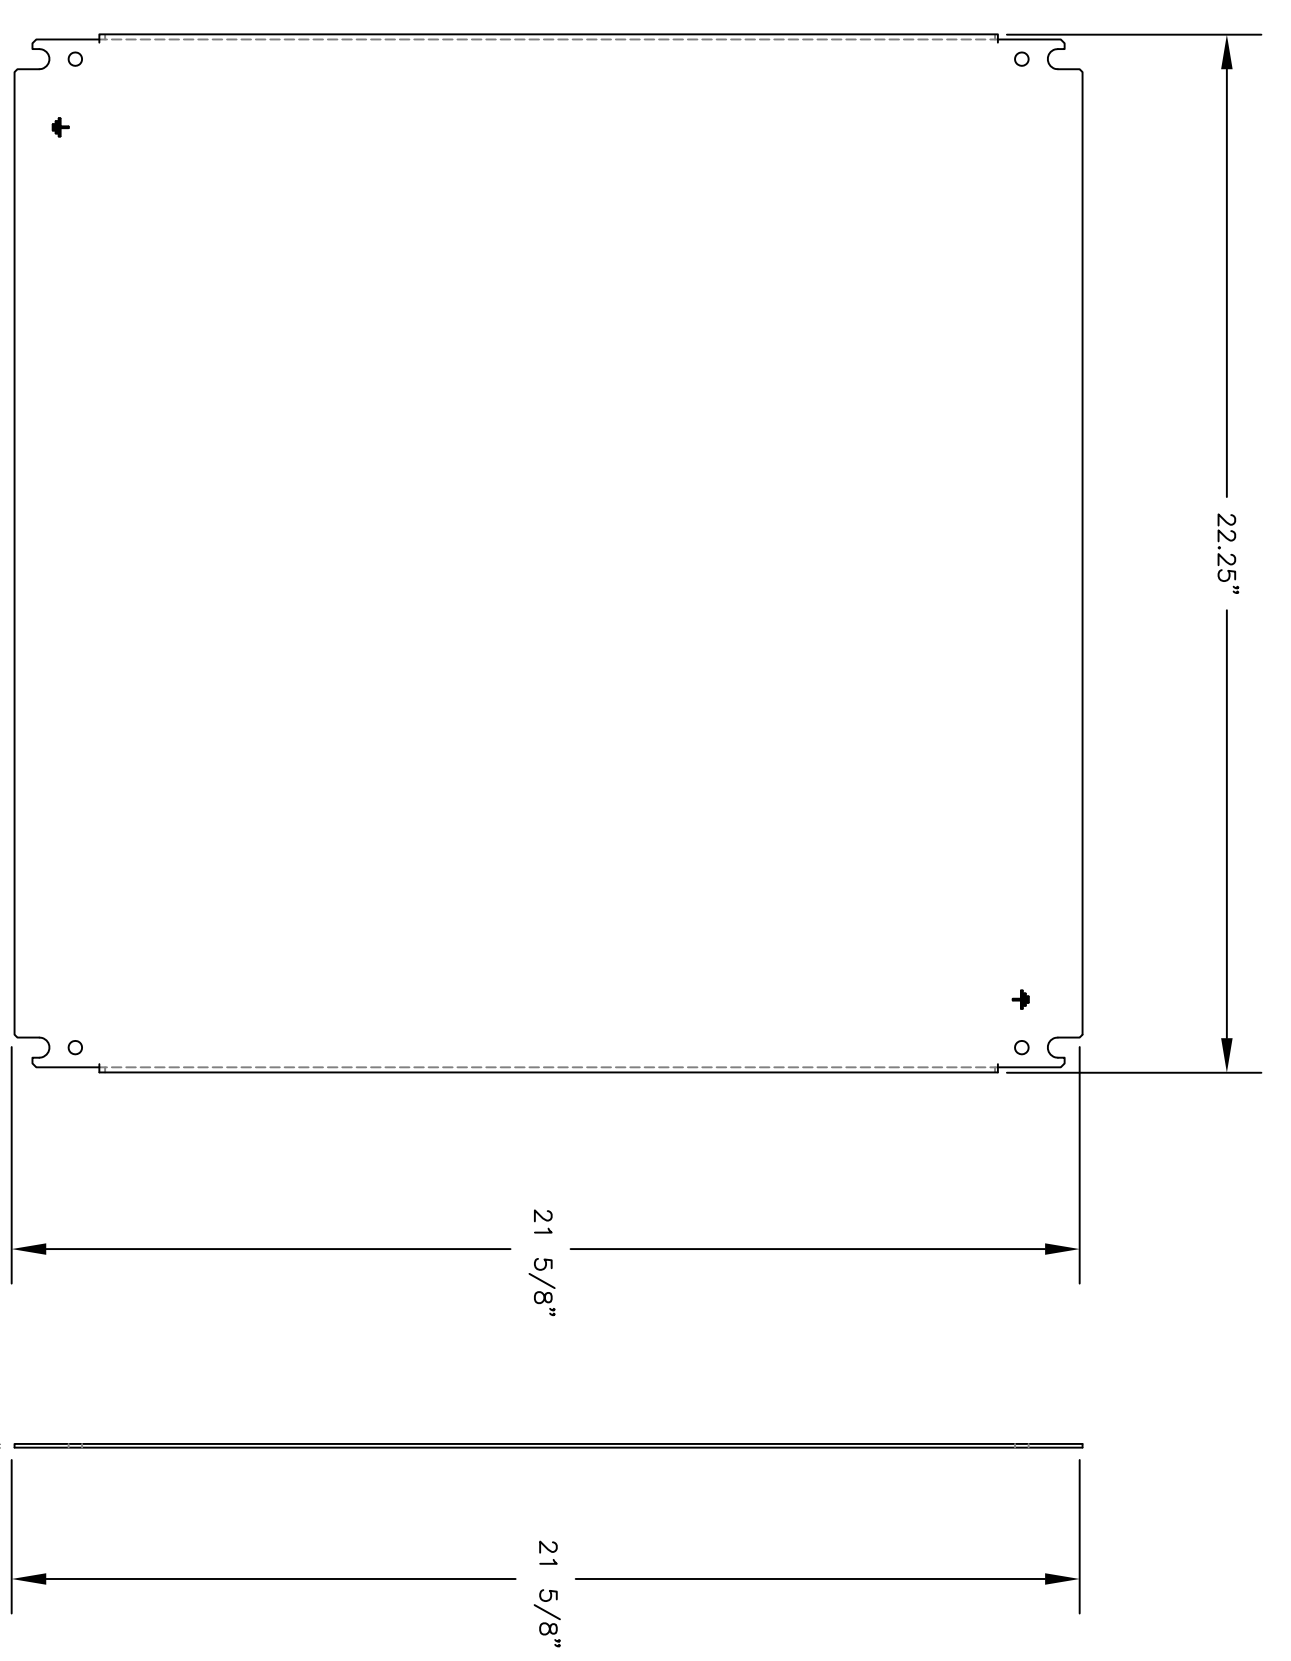

TOP VIEW
 YUCO ENCLOSURE
 24"X24"X8" SINGLE DOOR NEMA 4
 SCALE: FULL

BOTTOM VIEW SHOWING GLAND PLATE
 YUCO ENCLOSURE
 24"X24"X8" SINGLE DOOR NEMA 4
 SCALE: FULL

FRONT VIEW
 YUCO ENCLOSURE
 24"X24"X8" SINGLE DOOR NEMA 4
 SCALE: FULL

SIDE VIEW
 YUCO ENCLOSURE
 24"X24"X8" SINGLE DOOR NEMA 4
 SCALE: FULL

BACK VIEW
 YUCO ENCLOSURE
 24"X24"X8" SINGLE DOOR NEMA 4
 SCALE: FULL

BACK PLATE
 YUCO ENCLOSURE
 24"X24"X8" 2mm Thick SINGLE DOOR NEMA 4
 SCALE: FULL

REV	DESIGN BY	YUCO	DATE	07/11/19	SIZE	D	SCALE	AS SHOWN	DRAWING NO	YUCO-24-24-8	SHEET NO	1 OF 1	REV	A
	DRAWN BY	J. MARTIN	APPROVED BY	XXXXX										
	CHECKED BY	K. PAULEY												
	ISSUED FOR APPROVAL													