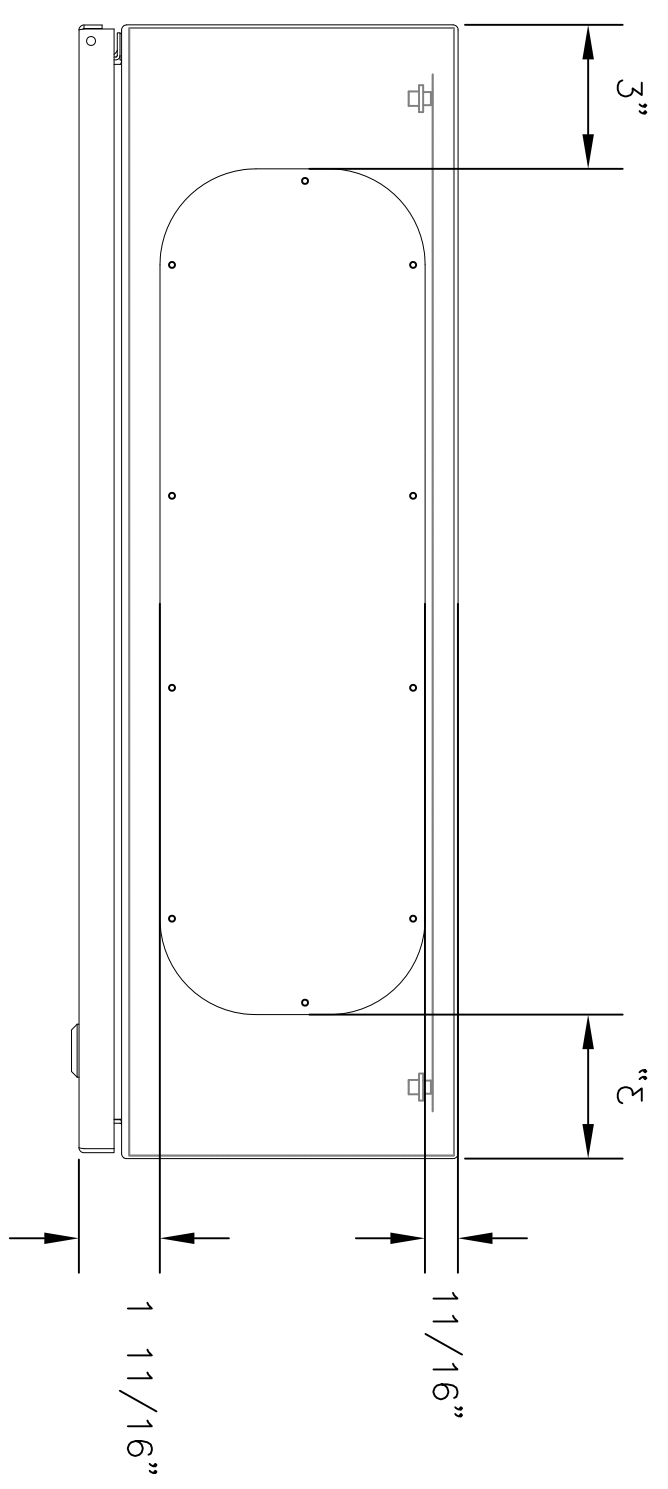

TOP VIEW
 YUCO ENCLOSURE
 24"X24"X8" SINGLE DOOR NEMA 4
 SCALE: FULL

BOTTOM VIEW SHOWING GLAND PLATE
 YUCO ENCLOSURE
 24"X24"X8" SINGLE DOOR NEMA 4
 SCALE: FULL

FRONT VIEW
 YUCO ENCLOSURE
 24"X24"X8" SINGLE DOOR NEMA 4
 SCALE: FULL

SIDE VIEW
 YUCO ENCLOSURE
 24"X24"X8" SINGLE DOOR NEMA 4
 SCALE: FULL

BACK VIEW
 YUCO ENCLOSURE
 24"X24"X8" SINGLE DOOR NEMA 4
 SCALE: FULL

BACK PLATE
 YUCO ENCLOSURE
 24"X24"X8" 2mm Thick SINGLE DOOR NEMA 4
 SCALE: FULL

REV	DESIGN BY	YUCO	DATE	07/11/19	SIZE	D	SCALE	AS SHOWN	DRAWING NO	YUCO-24-24-8	SHEET NO	1 OF 1	REV	A
	DRAWN BY	J. MARTIN	APPROVED BY	XXXXX										
	CHECKED BY	K. PAULEY												
	ISSUED FOR APPROVAL													