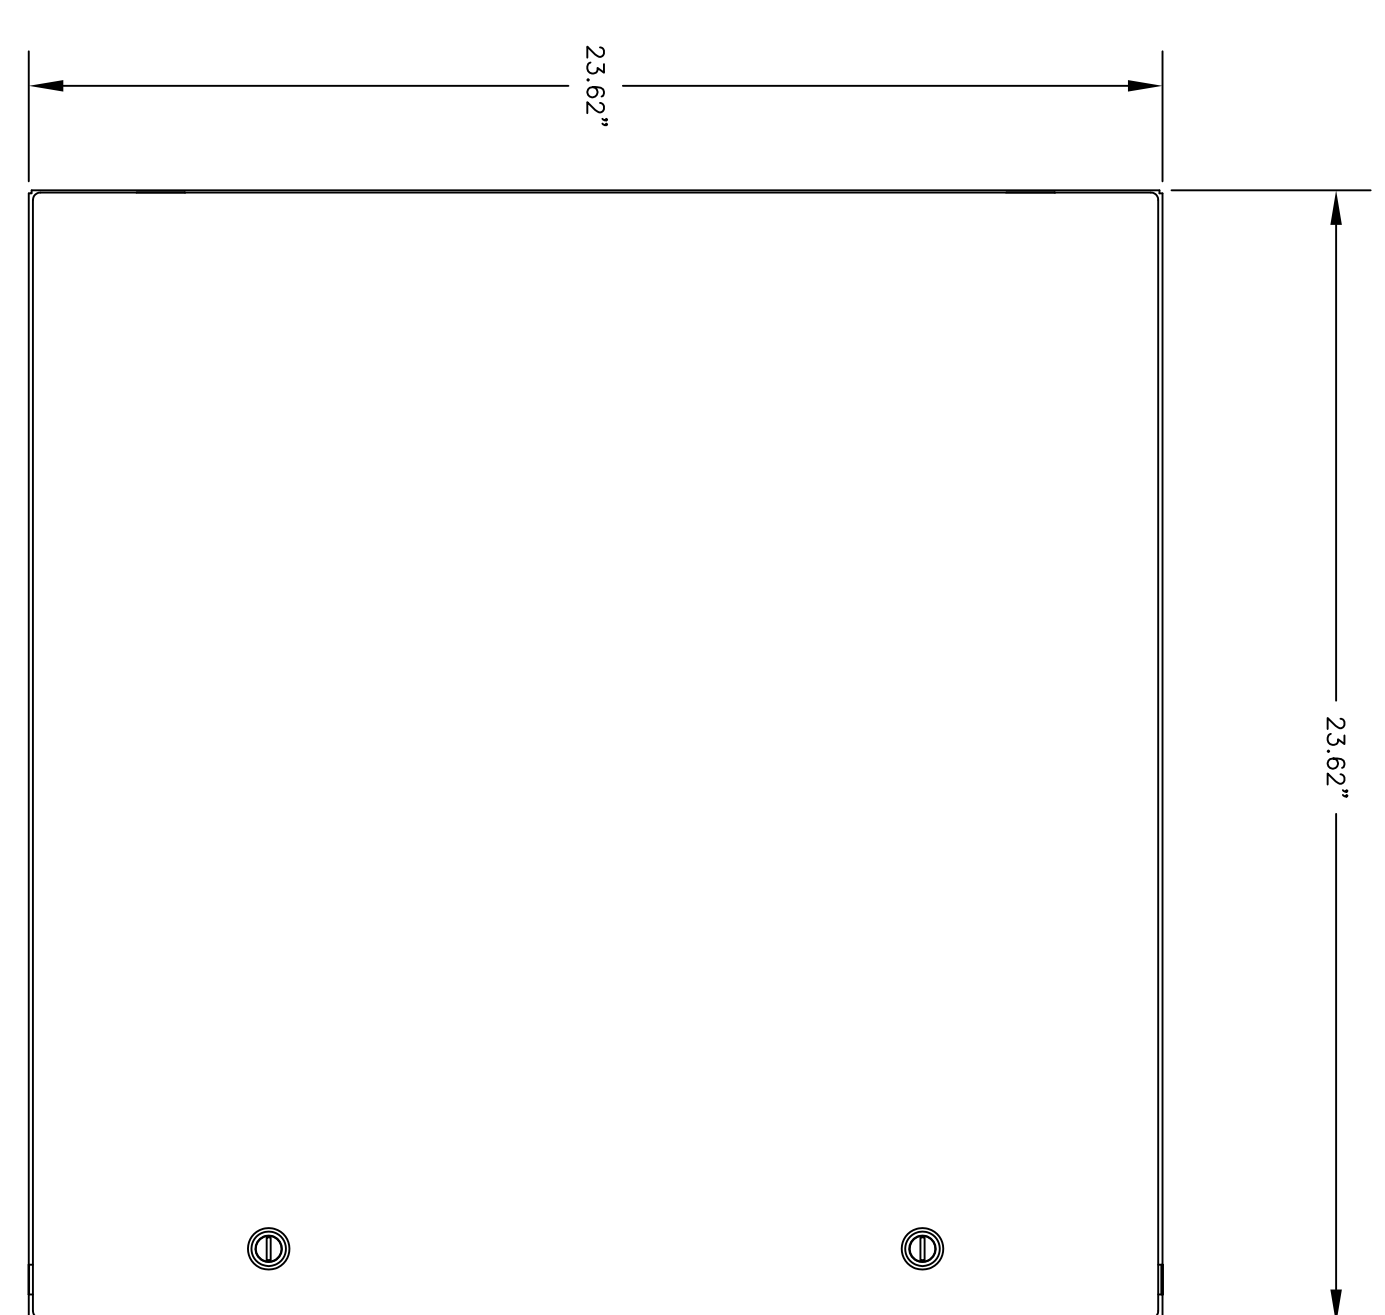

TOP VIEW
 YUCO ENCLOSURE
 24"X24"X8" SINGLE DOOR NEMA 4
 SCALE: FULL

BOTTOM VIEW SHOWING GLAND PLATE
 YUCO ENCLOSURE
 24"X24"X8" SINGLE DOOR NEMA 4
 SCALE: FULL

FRONT VIEW
 YUCO ENCLOSURE
 24"X24"X8" SINGLE DOOR NEMA 4
 SCALE: FULL

SIDE VIEW
 YUCO ENCLOSURE
 24"X24"X8" SINGLE DOOR NEMA 4
 SCALE: FULL

BACK VIEW
 YUCO ENCLOSURE
 24"X24"X8" SINGLE DOOR NEMA 4
 SCALE: FULL

BACK PLATE
 YUCO ENCLOSURE
 24"X24"X8" 2mm Thick SINGLE DOOR NEMA 4
 SCALE: FULL

REV	DESIGN BY	YUCO	DATE	07/11/19	SIZE	D	SCALE	AS SHOWN	DRAWING NO	YUCO-24-24-8	SHEET NO	1 OF 1	REV	A
	DRAWN BY	J. MARTIN	APPROVED BY	XXXXX										
	CHECKED BY	K. PAULEY												
	ISSUED FOR APPROVAL													