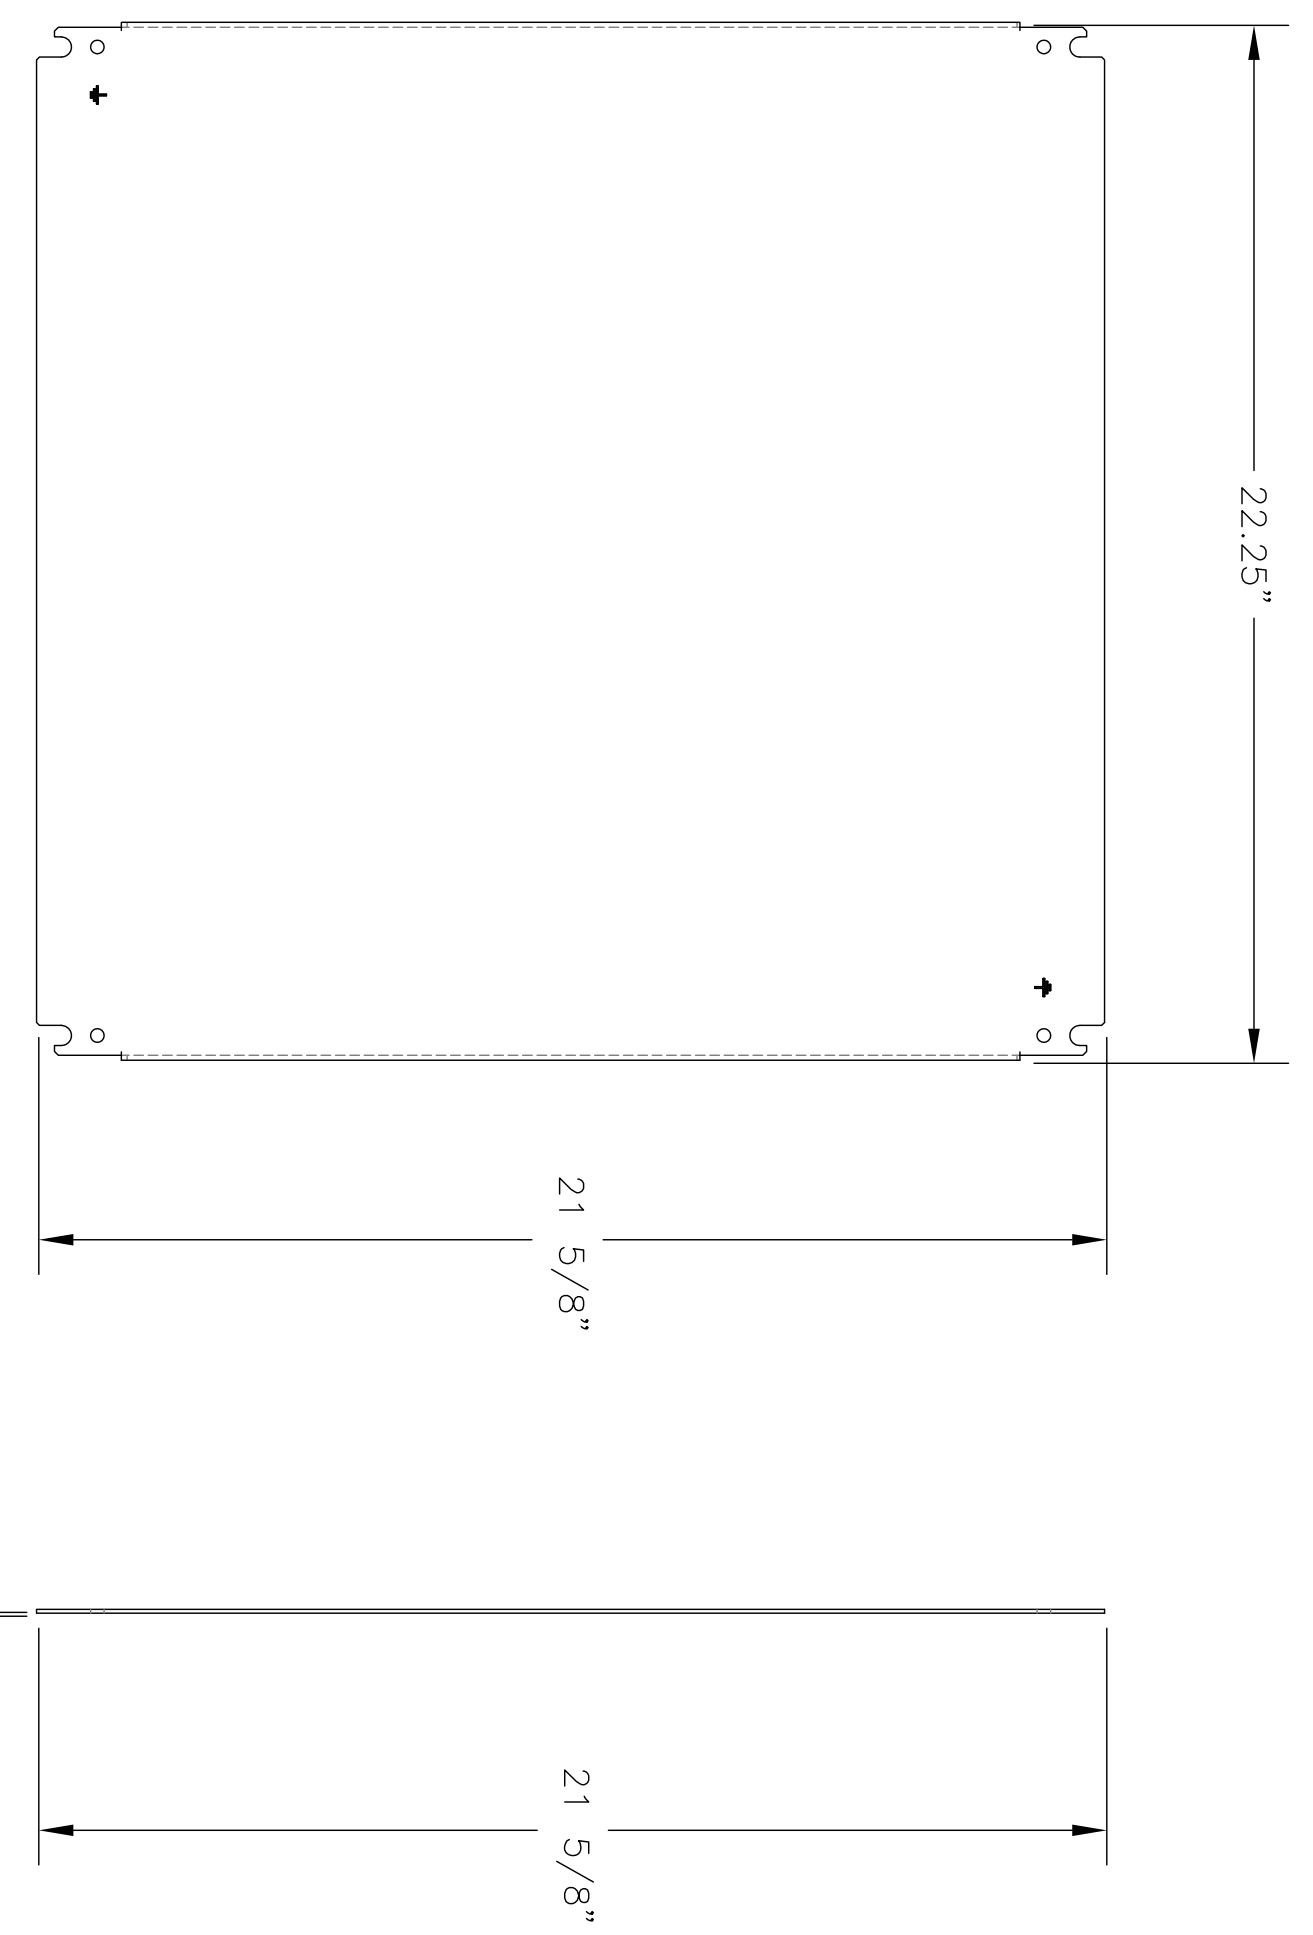

TOP VIEW
YUCO ENCLOSURE
24"X24"X8" SINGLE DOOR NEMA 4
SCALE: FULL

ENLARGED VIEW
YUCO ENCLOSURE
ENCLOSURE WALL TO FRONT EDGE OF BACK PLATE
SCALE: N:1.5

FRONT VIEW
YUCO ENCLOSURE
24"X24"X8" SINGLE DOOR NEMA 4
SCALE: FULL

SIDE VIEW
YUCO ENCLOSURE
24"X24"X8" SINGLE DOOR NEMA 4
SCALE: FULL

BACK PLATE
YUCO ENCLOSURE
24"X24"X8" 2mm Thick SINGLE DOOR NEMA 4
SCALE: FULL

| | | | | | | | | |
|-----|---------------------|-----------|----------|------|----------|------------|----------|-----|
| REV | DESIGN BY | YUCO | DATE | SIZE | SCALE | DRAWING NO | SHEET NO | REV |
| | DRAWN BY | J. MARTIN | 07/09/19 | D | AS SHOWN | YC-24-24-8 | 1 OF 1 | A |
| | CHECKED BY | K. PAULEY | | | | | | |
| | APPROVED BY | XXXXX | JAM | | | | | |
| | ISSUED FOR APPROVAL | | | | | | | |