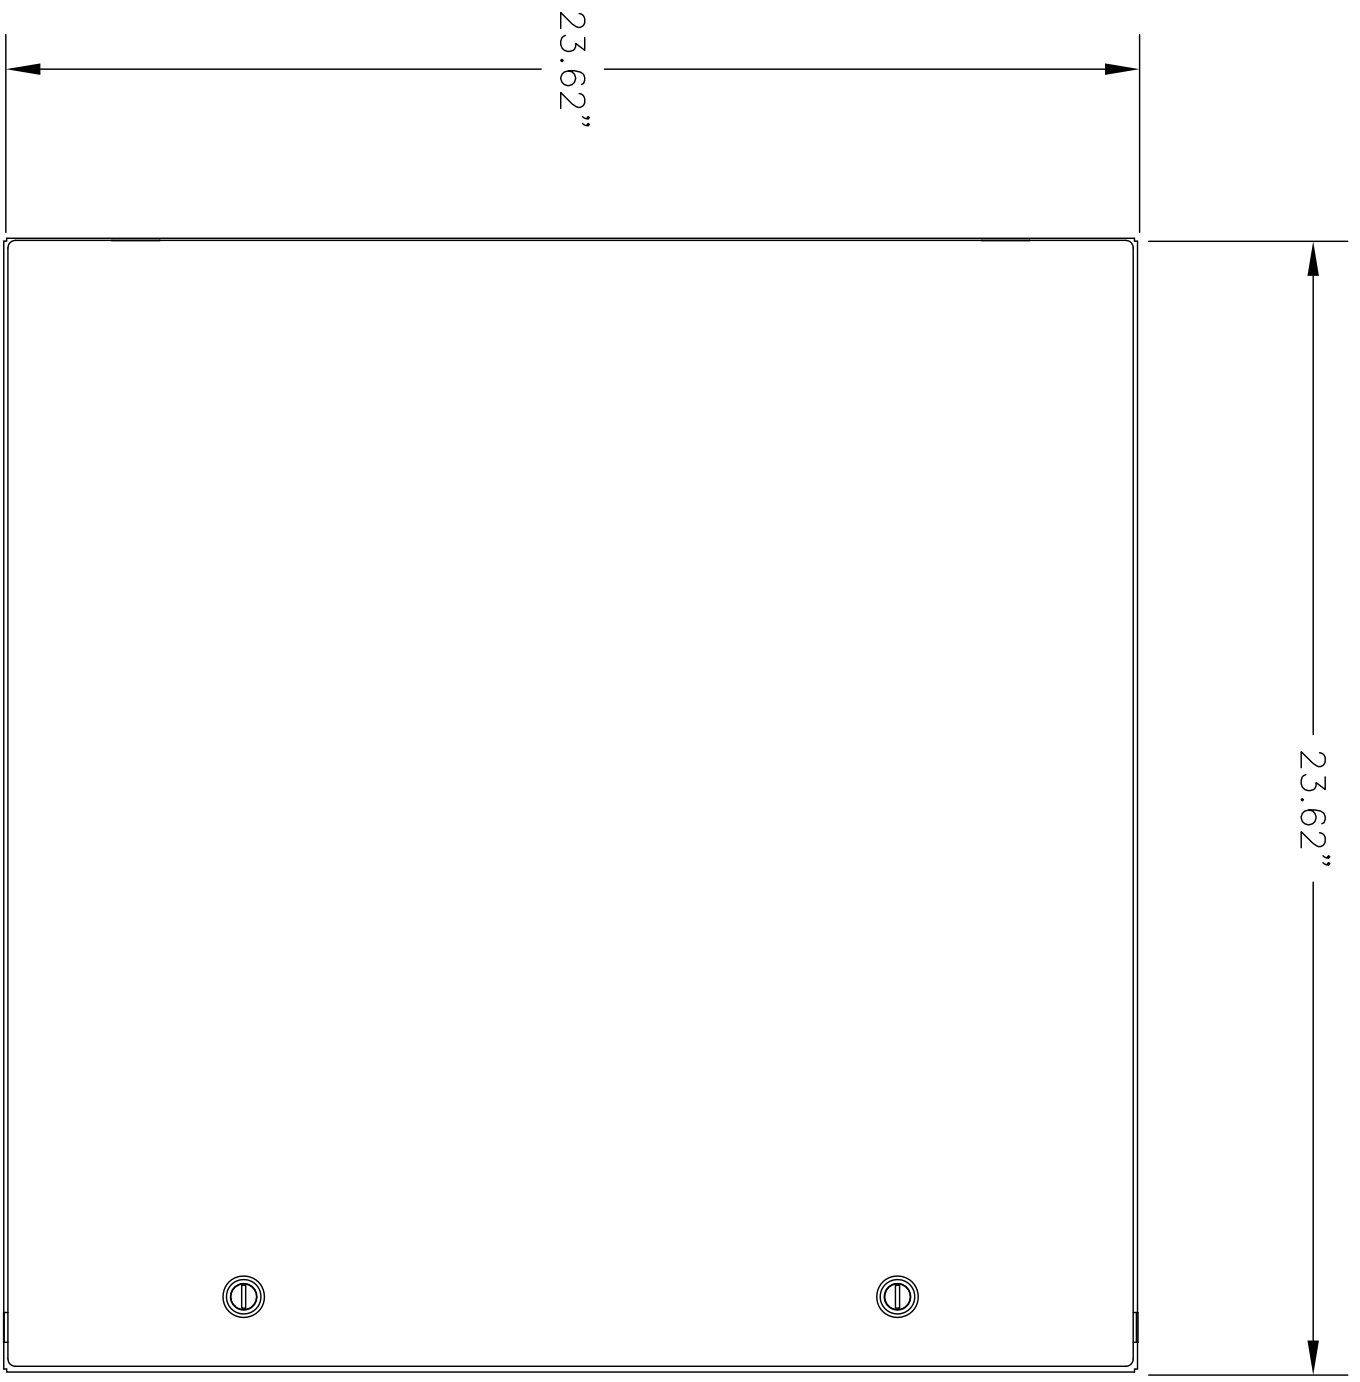

TOP VIEW
YUCO ENCLOSURE
24"X24"X8" SINGLE DOOR NEMA 4
SCALE: FULL

ENLARGED VIEW
YUCO ENCLOSURE
ENCLOSURE WALL TO FRONT EDGE OF BACK PLATE
SCALE: N:1.5

FRONT VIEW
YUCO ENCLOSURE
24"X24"X8" SINGLE DOOR NEMA 4
SCALE: FULL

SIDE VIEW
YUCO ENCLOSURE
24"X24"X8" SINGLE DOOR NEMA 4
SCALE: FULL

BACK PLATE
YUCO ENCLOSURE
24"X24"X8" 2mm Thick SINGLE DOOR NEMA 4
SCALE: FULL

| | | | | | | | | |
|-----|---------------------|-----------|----------|------|----------|------------|----------|-----|
| REV | DESIGN BY | YUCO | DATE | SIZE | SCALE | DRAWING NO | SHEET NO | REV |
| | DRAWN BY | J. MARTIN | 07/09/19 | D | AS SHOWN | YC-24-24-8 | 1 OF 1 | A |
| | CHECKED BY | K. PAULEY | | | | | | |
| | APPROVED BY | XXXXX | JAM | | | | | |
| | ISSUED FOR APPROVAL | | | | | | | |