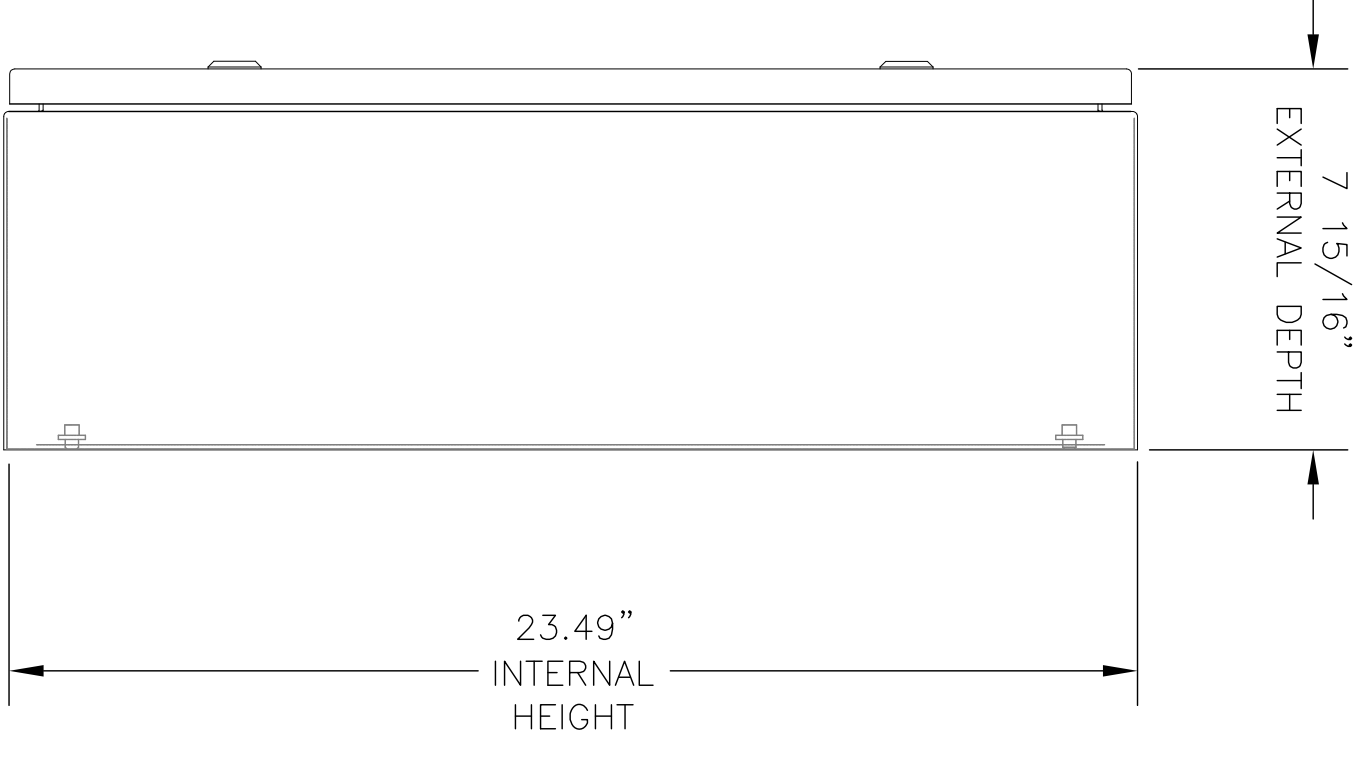

TOP VIEW
YUCO ENCLOSURE
24"X24"X8" SINGLE DOOR NEMA 4
SCALE: FULL

ENLARGED VIEW
YUCO ENCLOSURE
ENCLOSURE WALL TO FRONT EDGE OF BACK PLATE
SCALE: N:1.5

FRONT VIEW
YUCO ENCLOSURE
24"X24"X8" SINGLE DOOR NEMA 4
SCALE: FULL

SIDE VIEW
YUCO ENCLOSURE
24"X24"X8" SINGLE DOOR NEMA 4
SCALE: FULL

BACK PLATE
YUCO ENCLOSURE
24"X24"X8" 2mm Thick SINGLE DOOR NEMA 4
SCALE: FULL

| | | | | | | | | |
|-----|---------------------|-----------|----------|------|----------|------------|----------|-----|
| REV | DESIGN BY | YUCO | DATE | SIZE | SCALE | DRAWING NO | SHEET NO | REV |
| | DRAWN BY | J. MARTIN | 07/09/19 | D | AS SHOWN | YC-24-24-8 | 1 OF 1 | A |
| | CHECKED BY | K. PAULEY | | | | | | |
| | APPROVED BY | XXXXX | JAM | | | | | |
| | ISSUED FOR APPROVAL | | | | | | | |