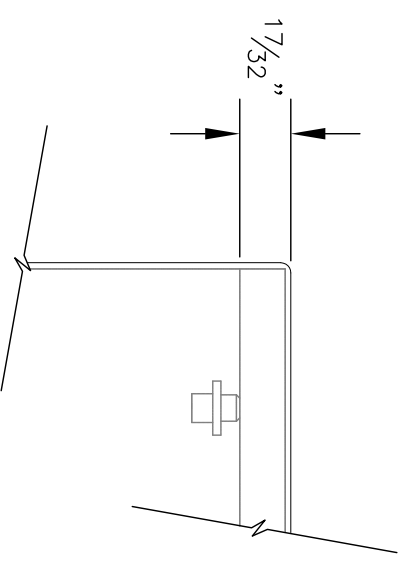

TOP VIEW
YUCO ENCLOSURE
24"X24"X8" SINGLE DOOR NEMA 4
SCALE: FULL

ENLARGED VIEW
YUCO ENCLOSURE
ENCLOSURE WALL TO FRONT EDGE OF BACK PLATE
SCALE: N:1.5

FRONT VIEW
YUCO ENCLOSURE
24"X24"X8" SINGLE DOOR NEMA 4
SCALE: FULL

SIDE VIEW
YUCO ENCLOSURE
24"X24"X8" SINGLE DOOR NEMA 4
SCALE: FULL

BACK PLATE
YUCO ENCLOSURE
24"X24"X8" 2mm Thick SINGLE DOOR NEMA 4
SCALE: FULL

| | | | | | | | | |
|-----|---------------------|-----------|----------|------|----------|------------|----------|-----|
| REV | DESIGN BY | YUCO | DATE | SIZE | SCALE | DRAWING NO | SHEET NO | REV |
| | DRAWN BY | J. MARTIN | 07/09/19 | D | AS SHOWN | YC-24-24-8 | 1 OF 1 | A |
| | CHECKED BY | K. PAULEY | | | | | | |
| | APPROVED BY | XXXXX | JAM | | | | | |
| | ISSUED FOR APPROVAL | | | | | | | |

YUCO

Industrial Electro Tech, LLC
4616 W. Howard Ln Unit 715
Austin, TX, 78728

YC-24X24X8-UL-FE
NEMA TYPE 4
ENCLOSURE

8 7 6 5 4 3 2 1

A B C D

REF: Fuses, Image Fuses, Spacing
File: H:\Yucos Enclosures\Yucos 24x24x8-UL-FE.dwg
Layout: Layout Jul 09, 2019 - 8:03am