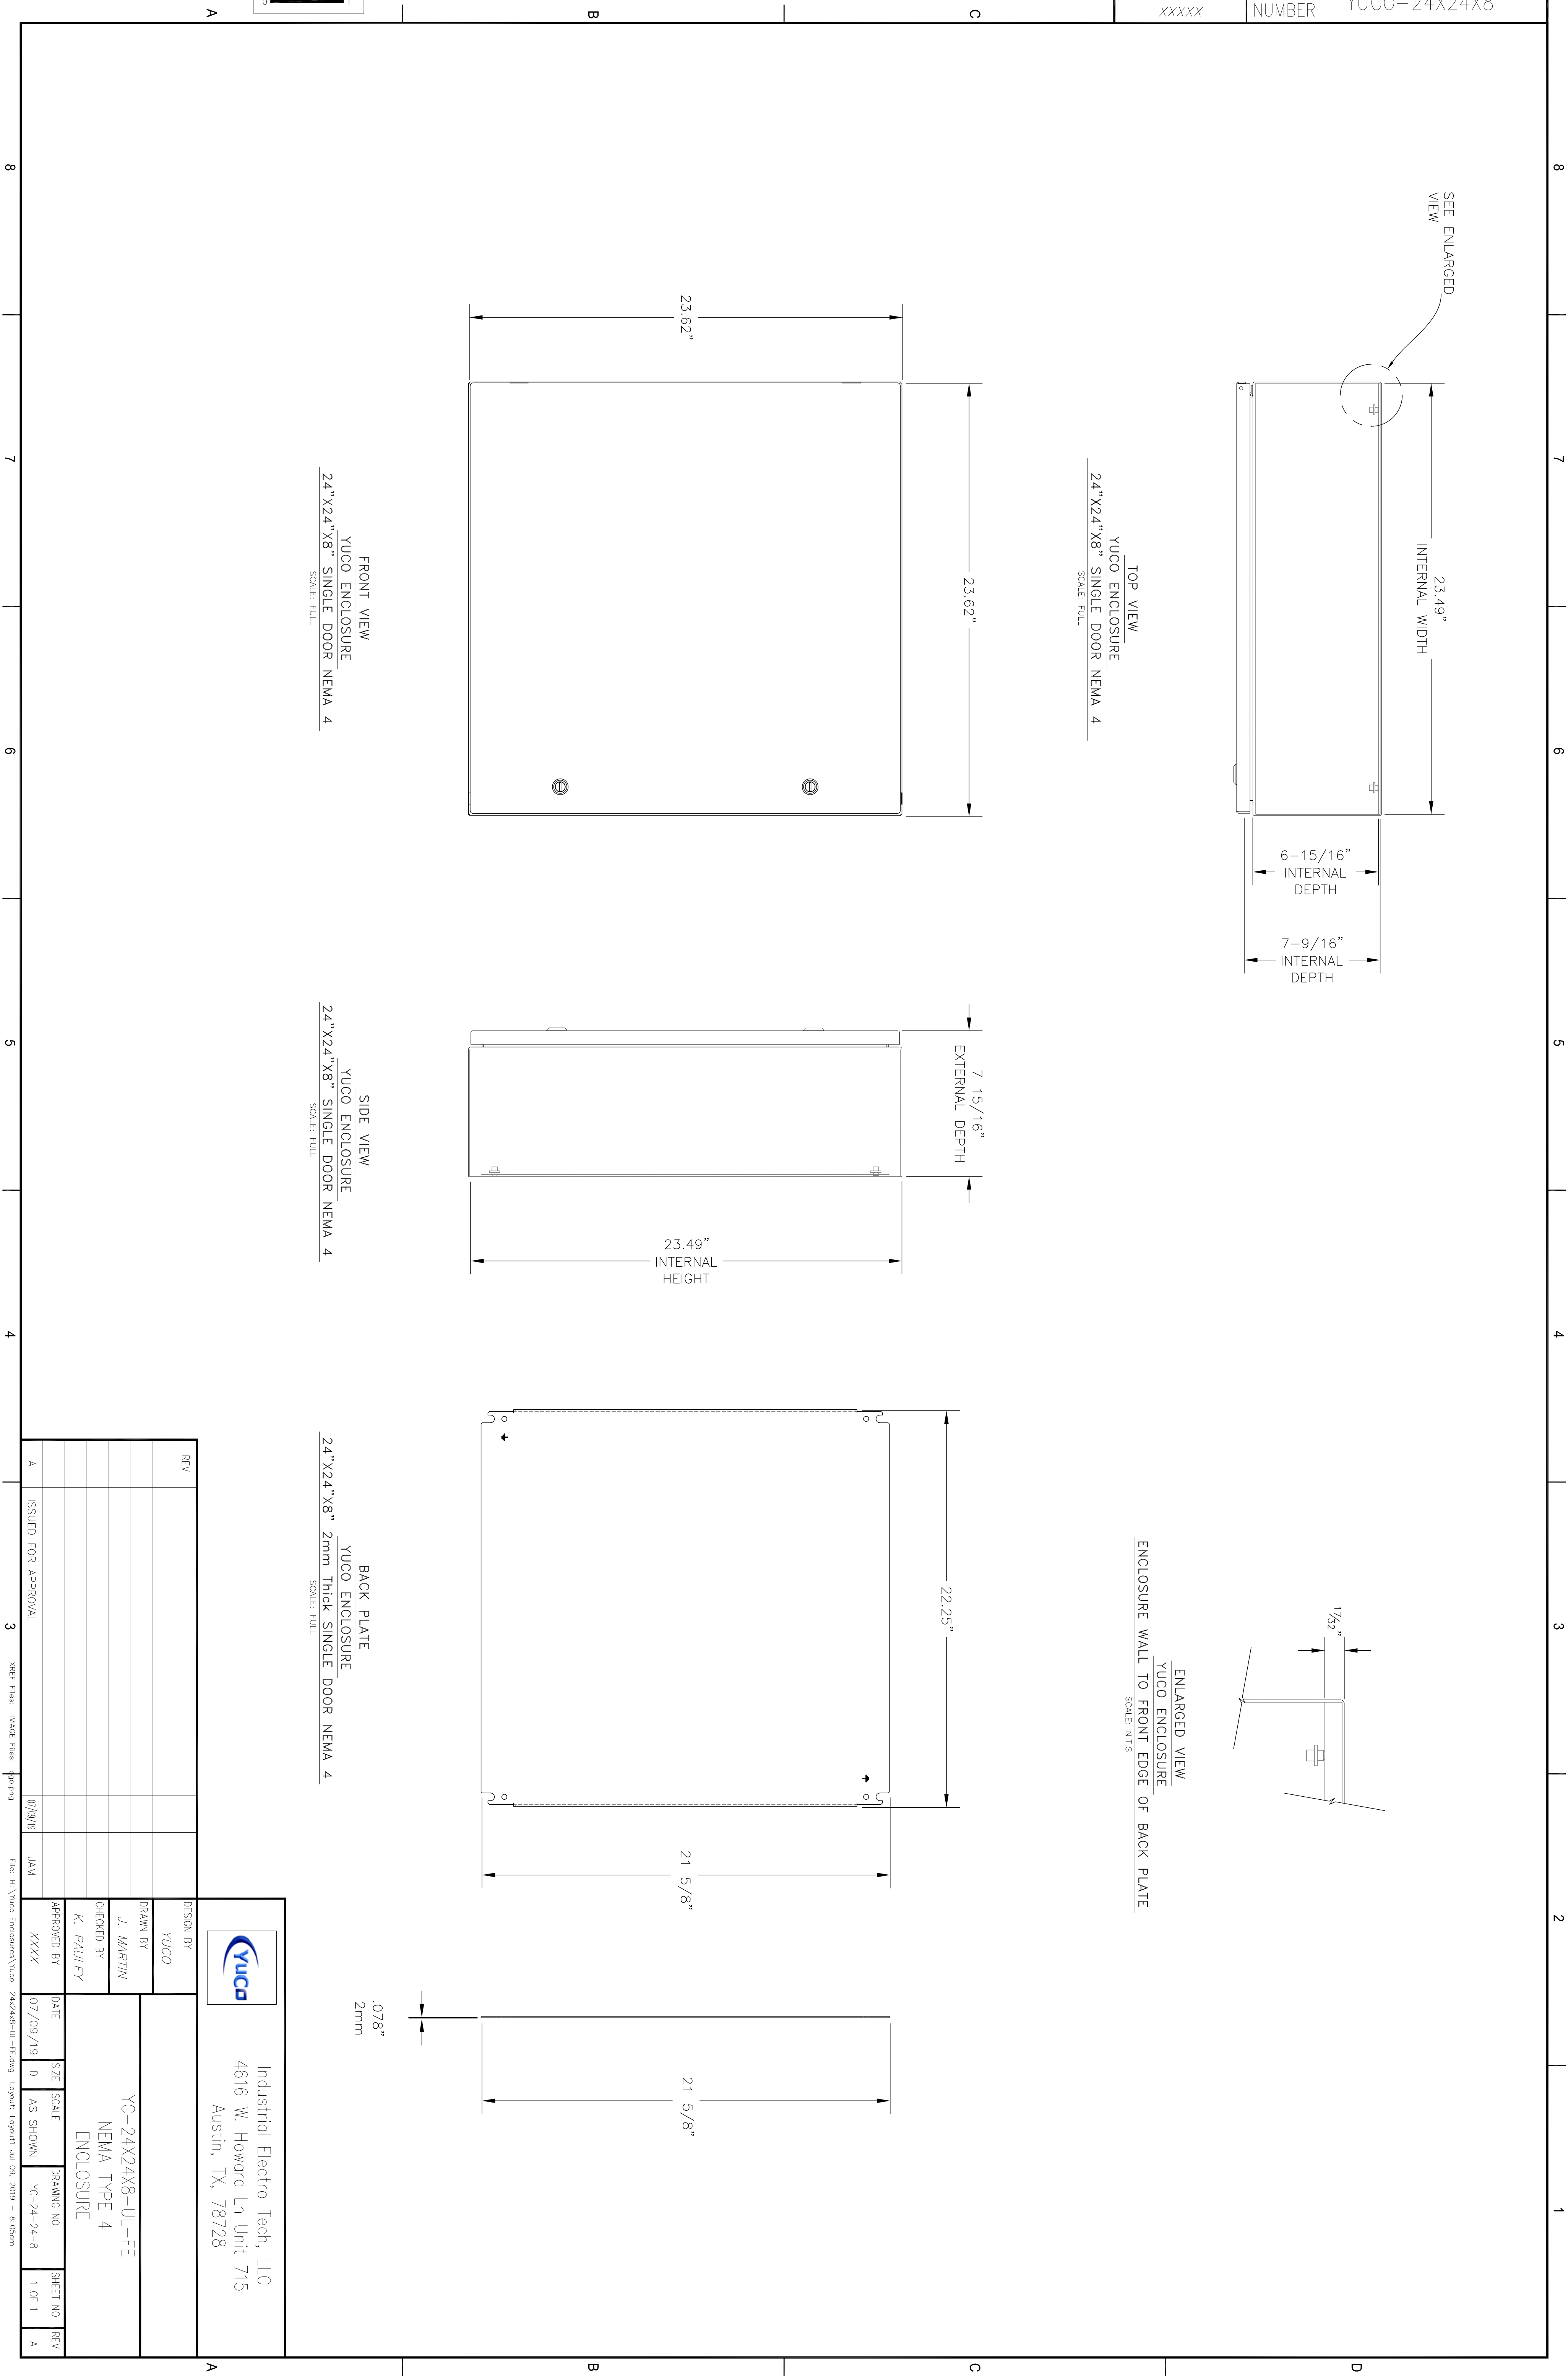

TOP VIEW
YUCO ENCLOSURE
24"X24"X8" SINGLE DOOR NEMA 4
SCALE: FULL

ENLARGED VIEW
YUCO ENCLOSURE
ENCLOSURE WALL TO FRONT EDGE OF BACK PLATE
SCALE: N:1.5

FRONT VIEW
YUCO ENCLOSURE
24"X24"X8" SINGLE DOOR NEMA 4
SCALE: FULL

SIDE VIEW
YUCO ENCLOSURE
24"X24"X8" SINGLE DOOR NEMA 4
SCALE: FULL

BACK PLATE
YUCO ENCLOSURE
24"X24"X8" 2mm Thick SINGLE DOOR NEMA 4
SCALE: FULL

REV	DESIGN BY	YUCO	DATE	SIZE	SCALE	DRAWING NO	SHEET NO	REV
	DRAWN BY	J. MARTIN	07/09/19	D	AS SHOWN	YC-24-24-8	1 OF 1	A
	CHECKED BY	K. PAULEY						
	APPROVED BY	XXXXX	JAM					
	ISSUED FOR APPROVAL							

YUCO

Industrial Electro Tech, LLC
4616 W. Howard Ln Unit 715
Austin, TX, 78728

YC-24X24X8-UL-FE
NEMA TYPE 4
ENCLOSURE