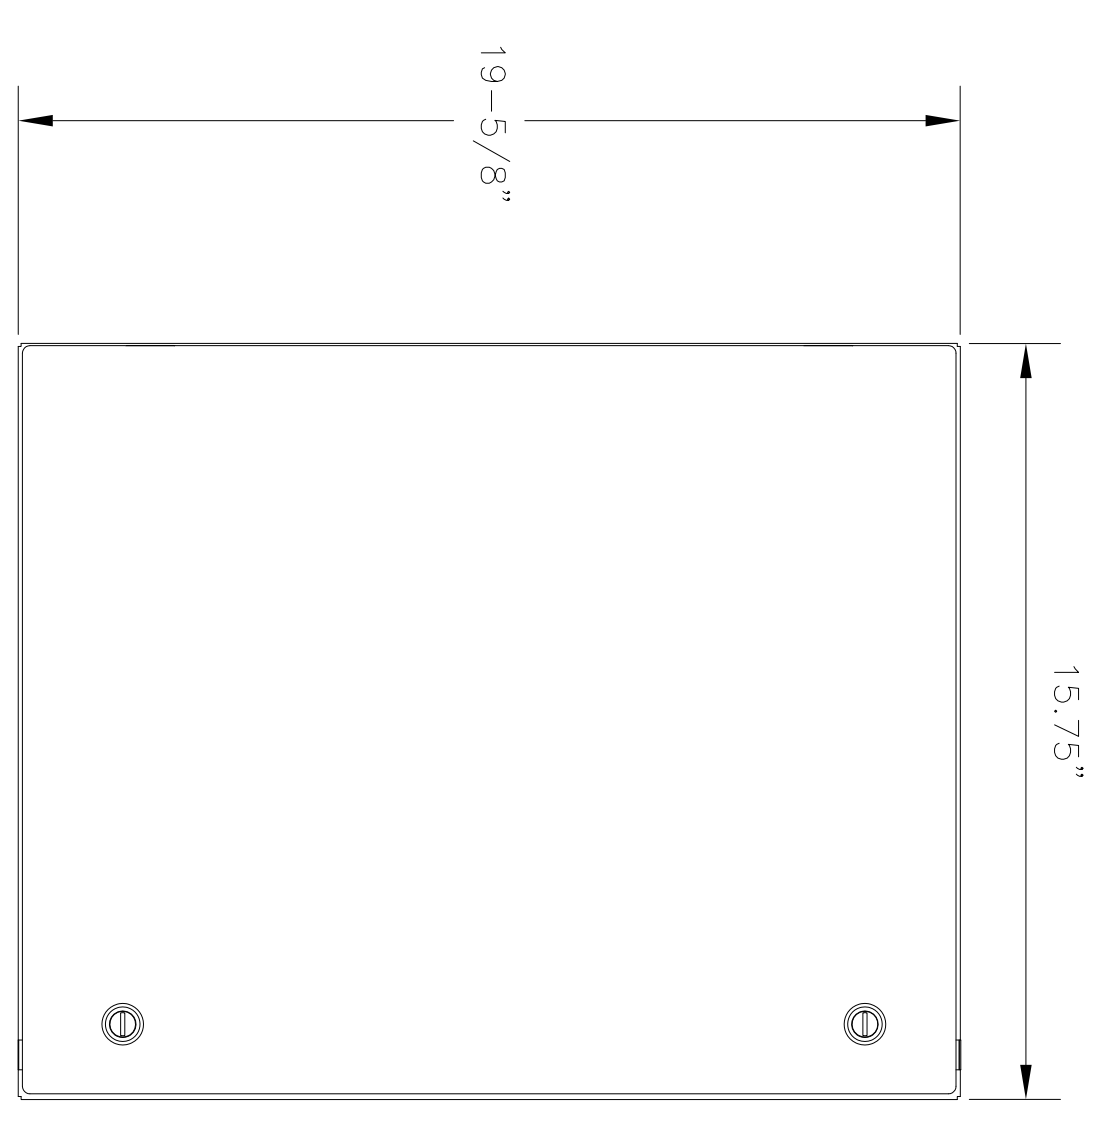

TOP VIEW  
YUCO ENCLOSURE  
20"X16"X10" SINGLE DOOR NEMA 4  
SCALE: FULL

FRONT VIEW  
YUCO ENCLOSURE  
20"X16"X10" SINGLE DOOR NEMA 4  
SCALE: FULL

SIDE VIEW  
YUCO ENCLOSURE  
20"X16"X10" SINGLE DOOR NEMA 4  
SCALE: FULL

BACK PLATE  
YUCO ENCLOSURE  
20"X16"X10" 2mm Thick SINGLE DOOR NEMA 4  
SCALE: FULL

REV	DESIGN BY	YUCO		
	DRAWN BY	J. MARTIN		
	CHECKED BY	K. PAULEY		
	APPROVED BY	XXXXX		
A	ISSUED FOR APPROVAL		06/14/19	JAM

**YUCO**

Industrial Electro Tech, LLC  
4616 W. Howard Ln Unit 715  
Austin, TX, 78728

YC-20X16X10-UL-FE  
NEMA TYPE 4  
ENCLOSURE

SIZE	SCALE	DRAWING NO	SHEET NO	REV
D	AS SHOWN	YC-20-16-10	1 OF 1	A

8 7 6 5 4 3 2 1

A B C D

File: H:\YucO Enclosure\YucO 20x16x10-UL-FE.dwg Layout: Layout1 Date: 14, 2019 - 3:16pm