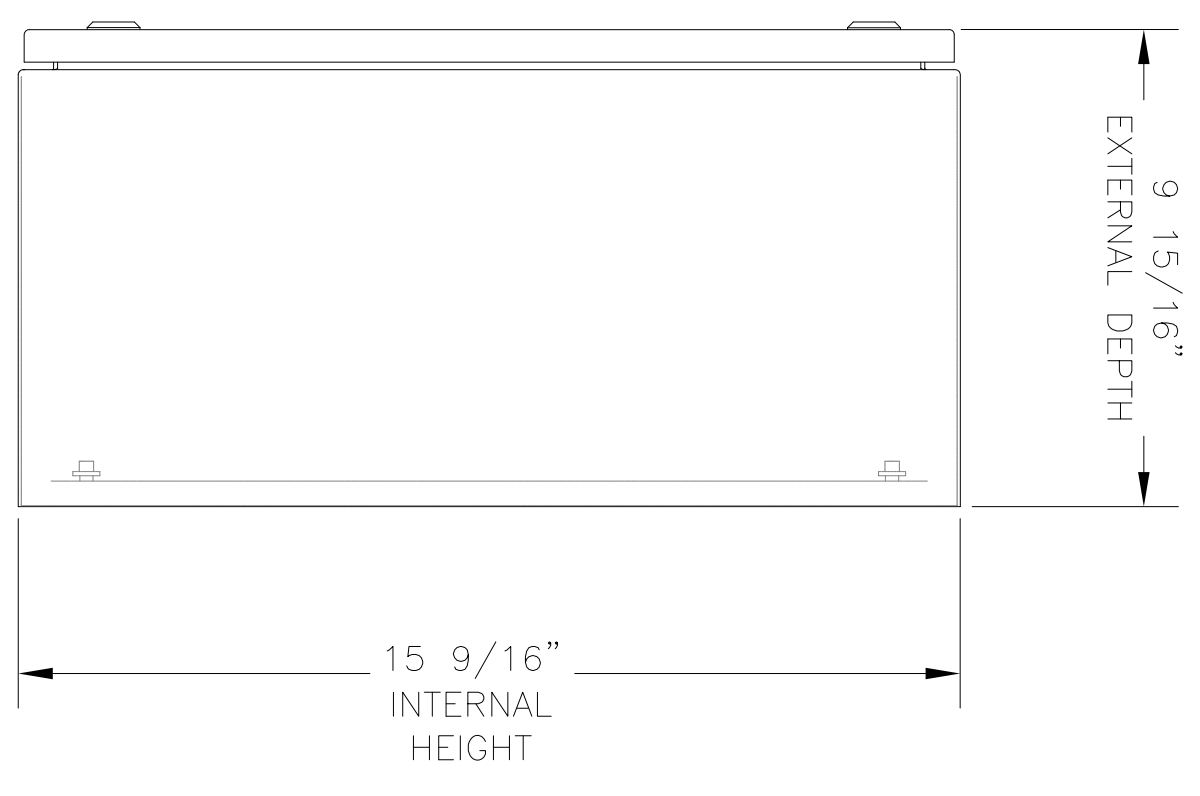

TOP VIEW  
YUCO ENCLOSURE  
20"X16"X10" SINGLE DOOR NEMA 4  
SCALE: FULL

FRONT VIEW  
YUCO ENCLOSURE  
20"X16"X10" SINGLE DOOR NEMA 4  
SCALE: FULL

SIDE VIEW  
YUCO ENCLOSURE  
20"X16"X10" SINGLE DOOR NEMA 4  
SCALE: FULL

BACK PLATE  
YUCO ENCLOSURE  
20"X16"X10" 2mm Thick SINGLE DOOR NEMA 4  
SCALE: FULL

REV	DESIGN BY	YUCO		
	DRAWN BY	J. MARTIN		
	CHECKED BY	K. PAULEY		
	APPROVED BY	XXXXX		
A	ISSUED FOR APPROVAL		06/14/19	JAM

**YUCO**

Industrial Electro Tech, LLC  
4616 W. Howard Ln Unit 715  
Austin, TX, 78728

YC-20X16X10-UL-FE  
NEMA TYPE 4  
ENCLOSURE

SIZE	SCALE	DRAWING NO	SHEET NO	REV
D	AS SHOWN	YC-20-16-10	1 OF 1	A

8 7 6 5 4 3 2 1

A B C D

File: H:\YucO Enclosure\YucO 20x16x10-UL-FE.dwg Layout: Layout1 Date: 14, 2019 - 3:16pm