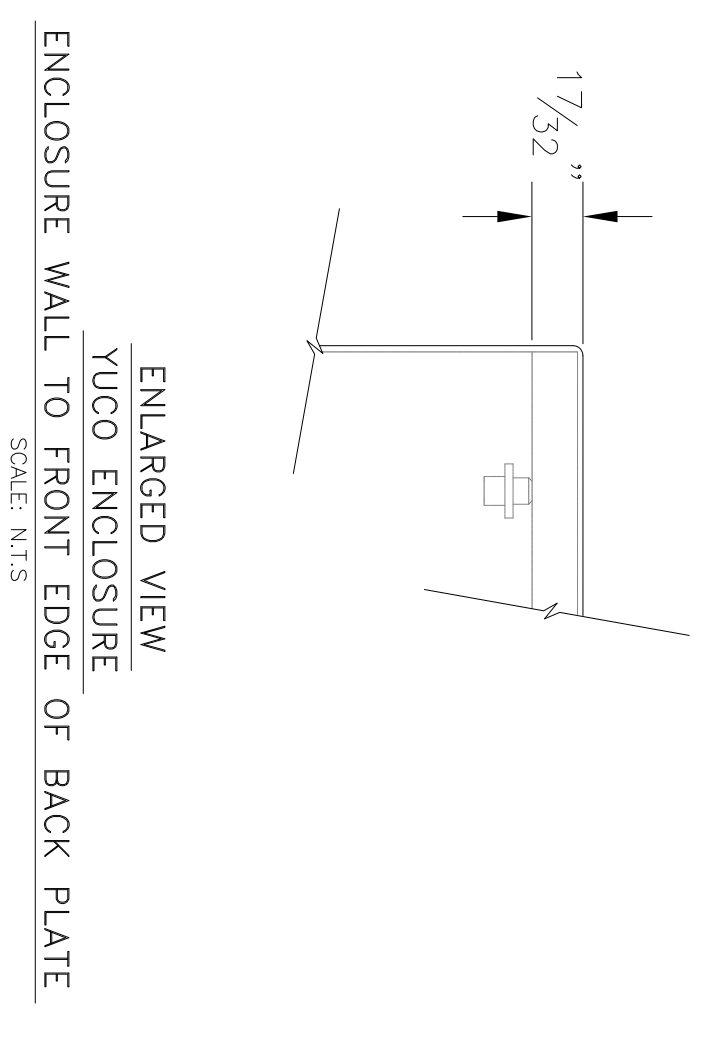

TOP VIEW  
YUCO ENCLOSURE  
20"X16"X10" SINGLE DOOR NEMA 4  
SCALE: FULL

FRONT VIEW  
YUCO ENCLOSURE  
20"X16"X10" SINGLE DOOR NEMA 4  
SCALE: FULL

SIDE VIEW  
YUCO ENCLOSURE  
20"X16"X10" SINGLE DOOR NEMA 4  
SCALE: FULL

BACK PLATE  
YUCO ENCLOSURE  
20"X16"X10" 2mm Thick SINGLE DOOR NEMA 4  
SCALE: FULL

REV	DESIGN BY	YUCO		
	DRAWN BY	J. MARTIN		
	CHECKED BY	K. PAULEY		
	APPROVED BY	XXXXX		
A	ISSUED FOR APPROVAL		06/14/19	JAM

**YUCO**

Industrial Electro Tech, LLC  
4616 W. Howard Ln Unit 715  
Austin, TX, 78728

YC-20X16X10-UL-FE  
NEMA TYPE 4  
ENCLOSURE

SIZE	SCALE	DRAWING NO	SHEET NO	REV
D	AS SHOWN	YC-20-16-10	1 OF 1	A

8 7 6 5 4 3 2 1