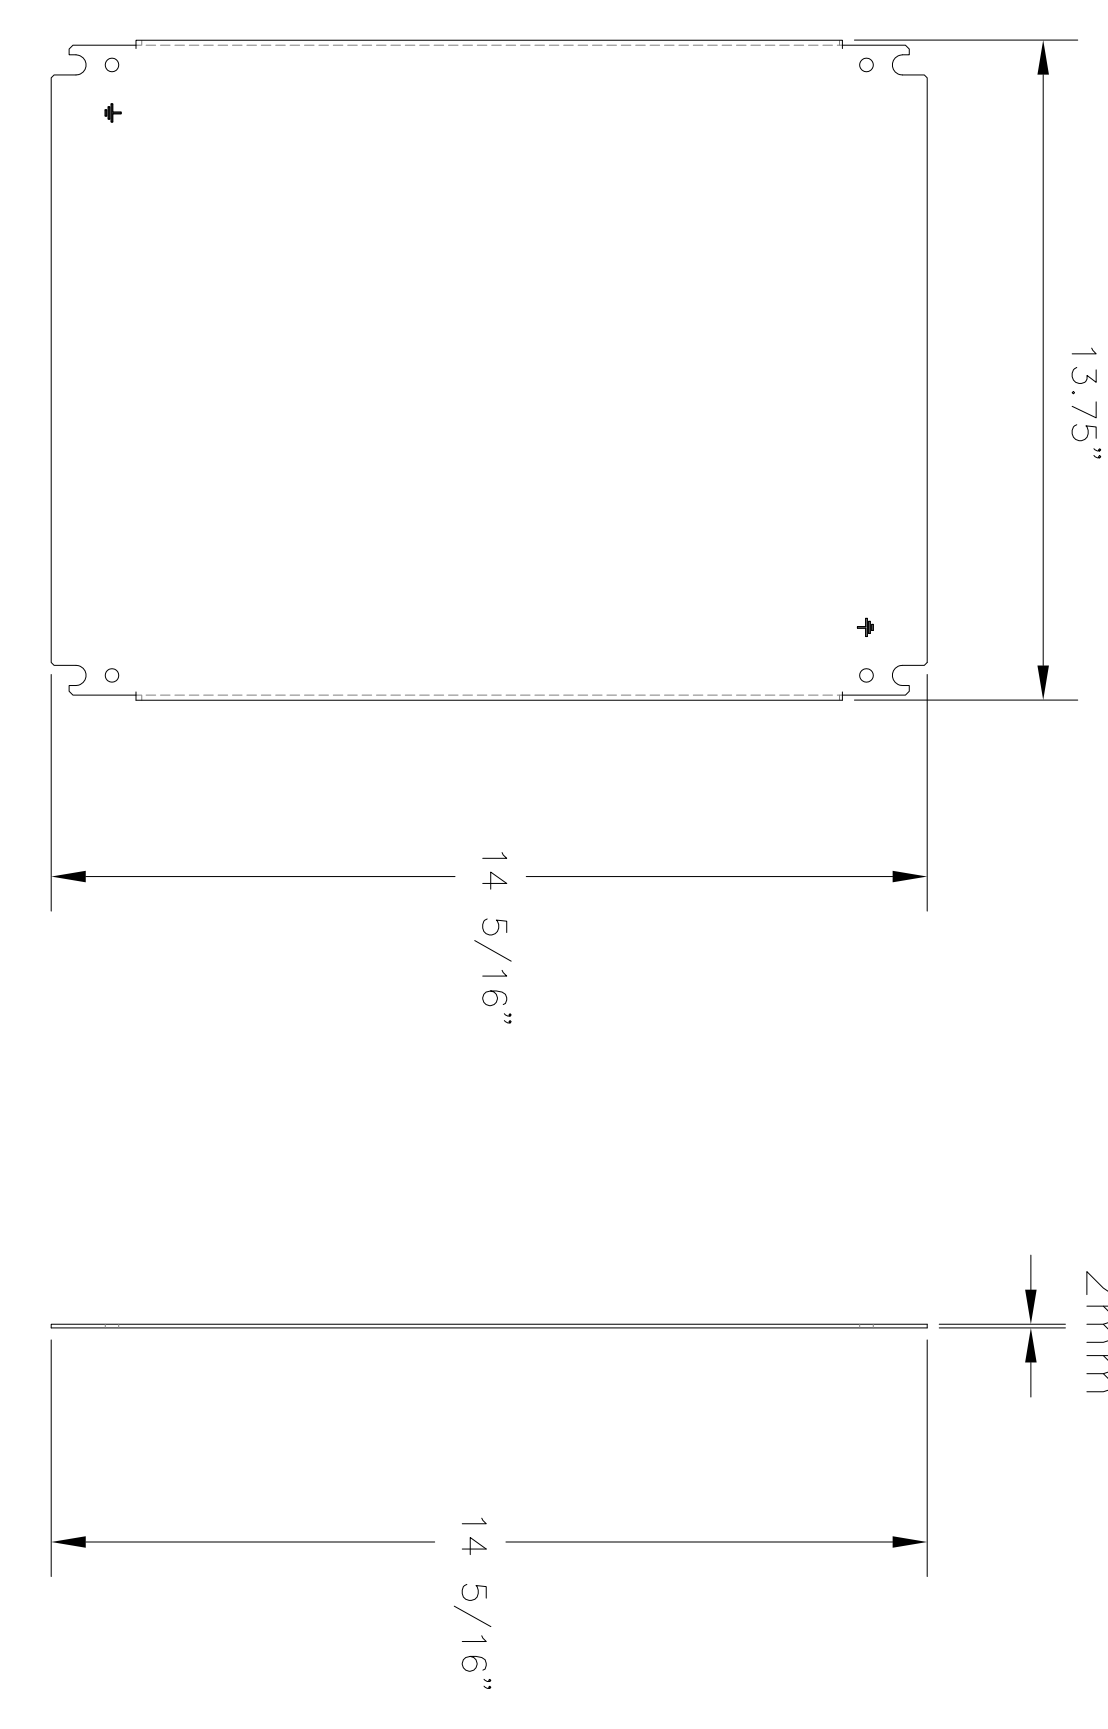

TOP VIEW  
YUCO ENCLOSURE  
20"X16"X10" SINGLE DOOR NEMA 4  
SCALE: FULL

FRONT VIEW  
YUCO ENCLOSURE  
20"X16"X10" SINGLE DOOR NEMA 4  
SCALE: FULL

SIDE VIEW  
YUCO ENCLOSURE  
20"X16"X10" SINGLE DOOR NEMA 4  
SCALE: FULL

BACK PLATE  
YUCO ENCLOSURE  
20"X16"X10" 2mm Thick SINGLE DOOR NEMA 4  
SCALE: FULL

REV	DESIGN BY	YUCO		
	DRAWN BY	J. MARTIN		
	CHECKED BY	K. PAULEY		
	APPROVED BY	XXXXX		
A	ISSUED FOR APPROVAL		06/14/19	JAM

**YUCO**

Industrial Electro Tech, LLC  
4616 W. Howard Ln Unit 715  
Austin, TX, 78728

YC-20X16X10-UL-FE  
NEMA TYPE 4  
ENCLOSURE

SIZE	SCALE	DRAWING NO	SHEET NO	REV
D	AS SHOWN	YC-20-16-10	1 OF 1	A

8 7 6 5 4 3 2 1

A B C D

File: H:\YucO Enclosure\YucO 20x16x10-UL-FE.dwg Layout: Layout1 Date: 14, 2019 - 3:16pm