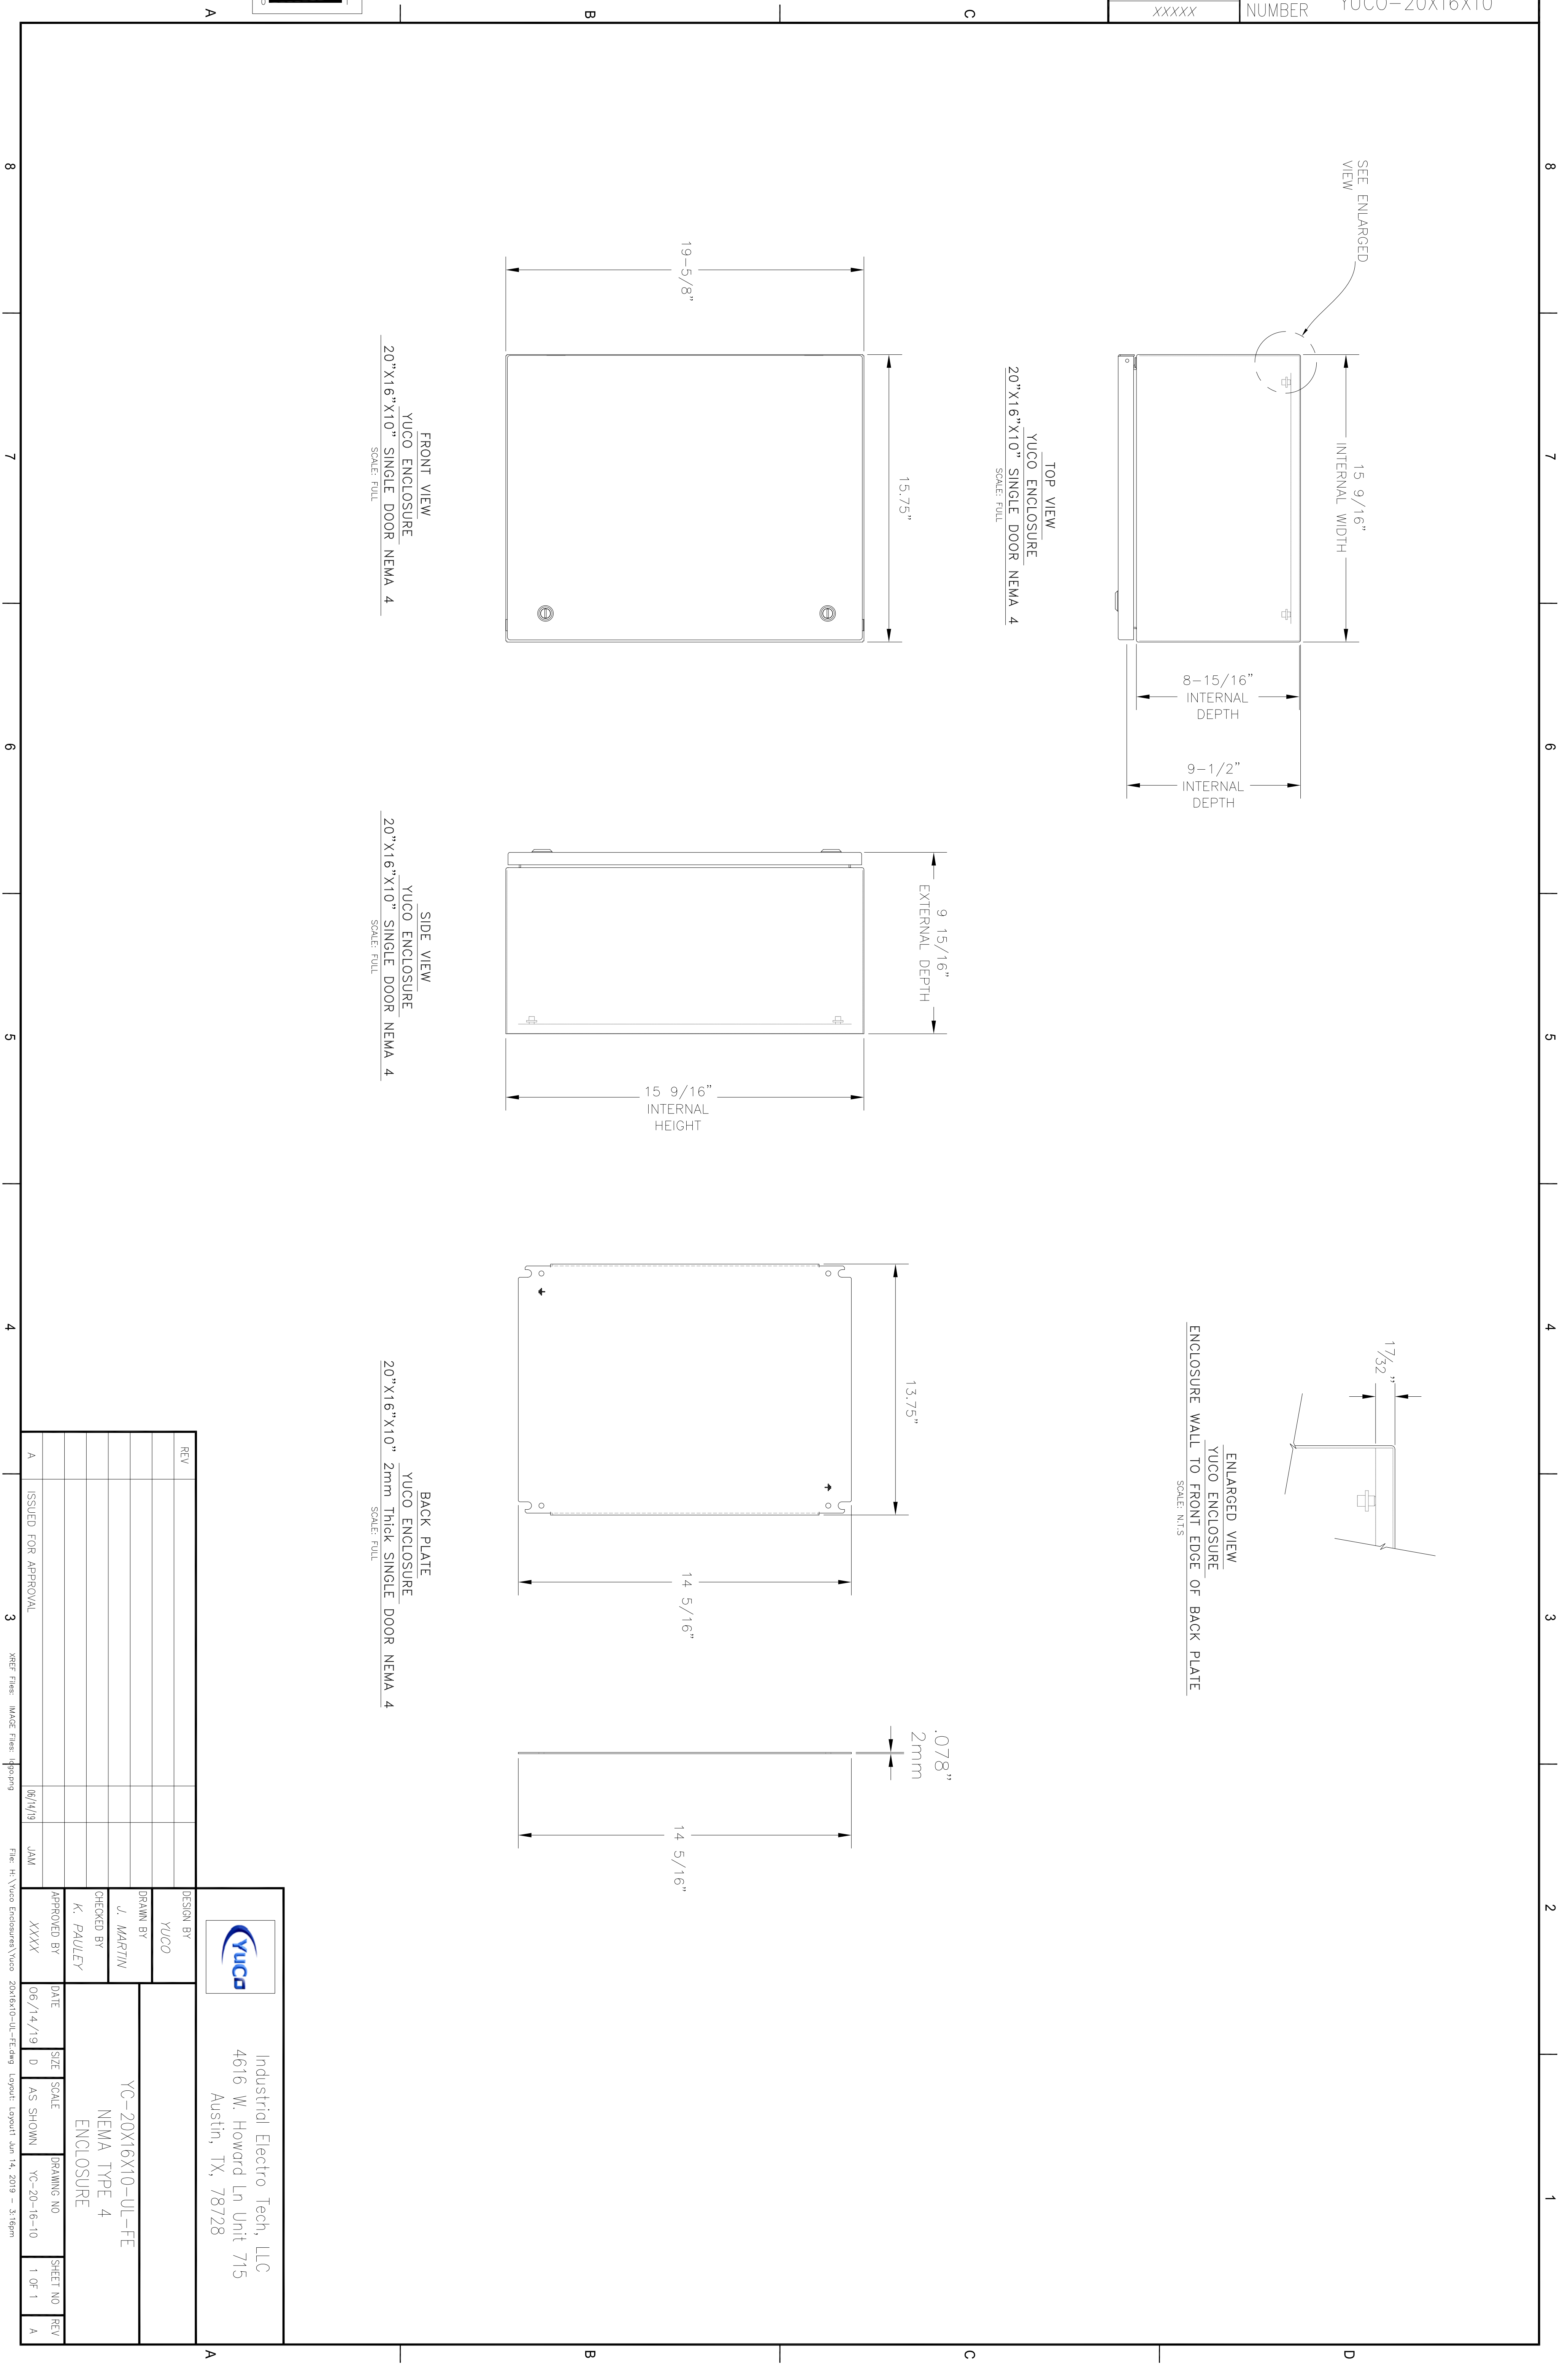

TOP VIEW
YUCO ENCLOSURE
20"X16"X10" SINGLE DOOR NEMA 4
SCALE: FULL

FRONT VIEW
YUCO ENCLOSURE
20"X16"X10" SINGLE DOOR NEMA 4
SCALE: FULL

SIDE VIEW
YUCO ENCLOSURE
20"X16"X10" SINGLE DOOR NEMA 4
SCALE: FULL

BACK PLATE
YUCO ENCLOSURE
20"X16"X10" 2mm Thick SINGLE DOOR NEMA 4
SCALE: FULL

REV	DESIGN BY	YUCO		
	DRAWN BY	J. MARTIN		
	CHECKED BY	K. PAULEY		
	APPROVED BY	XXXXX		
A	ISSUED FOR APPROVAL		06/14/19	JAM

YUCO

Industrial Electro Tech, LLC
4616 W. Howard Ln Unit 715
Austin, TX, 78728

YC-20X16X10-UL-FE
NEMA TYPE 4
ENCLOSURE

SIZE	SCALE	DRAWING NO	SHEET NO	REV
D	AS SHOWN	YC-20-16-10	1 OF 1	A