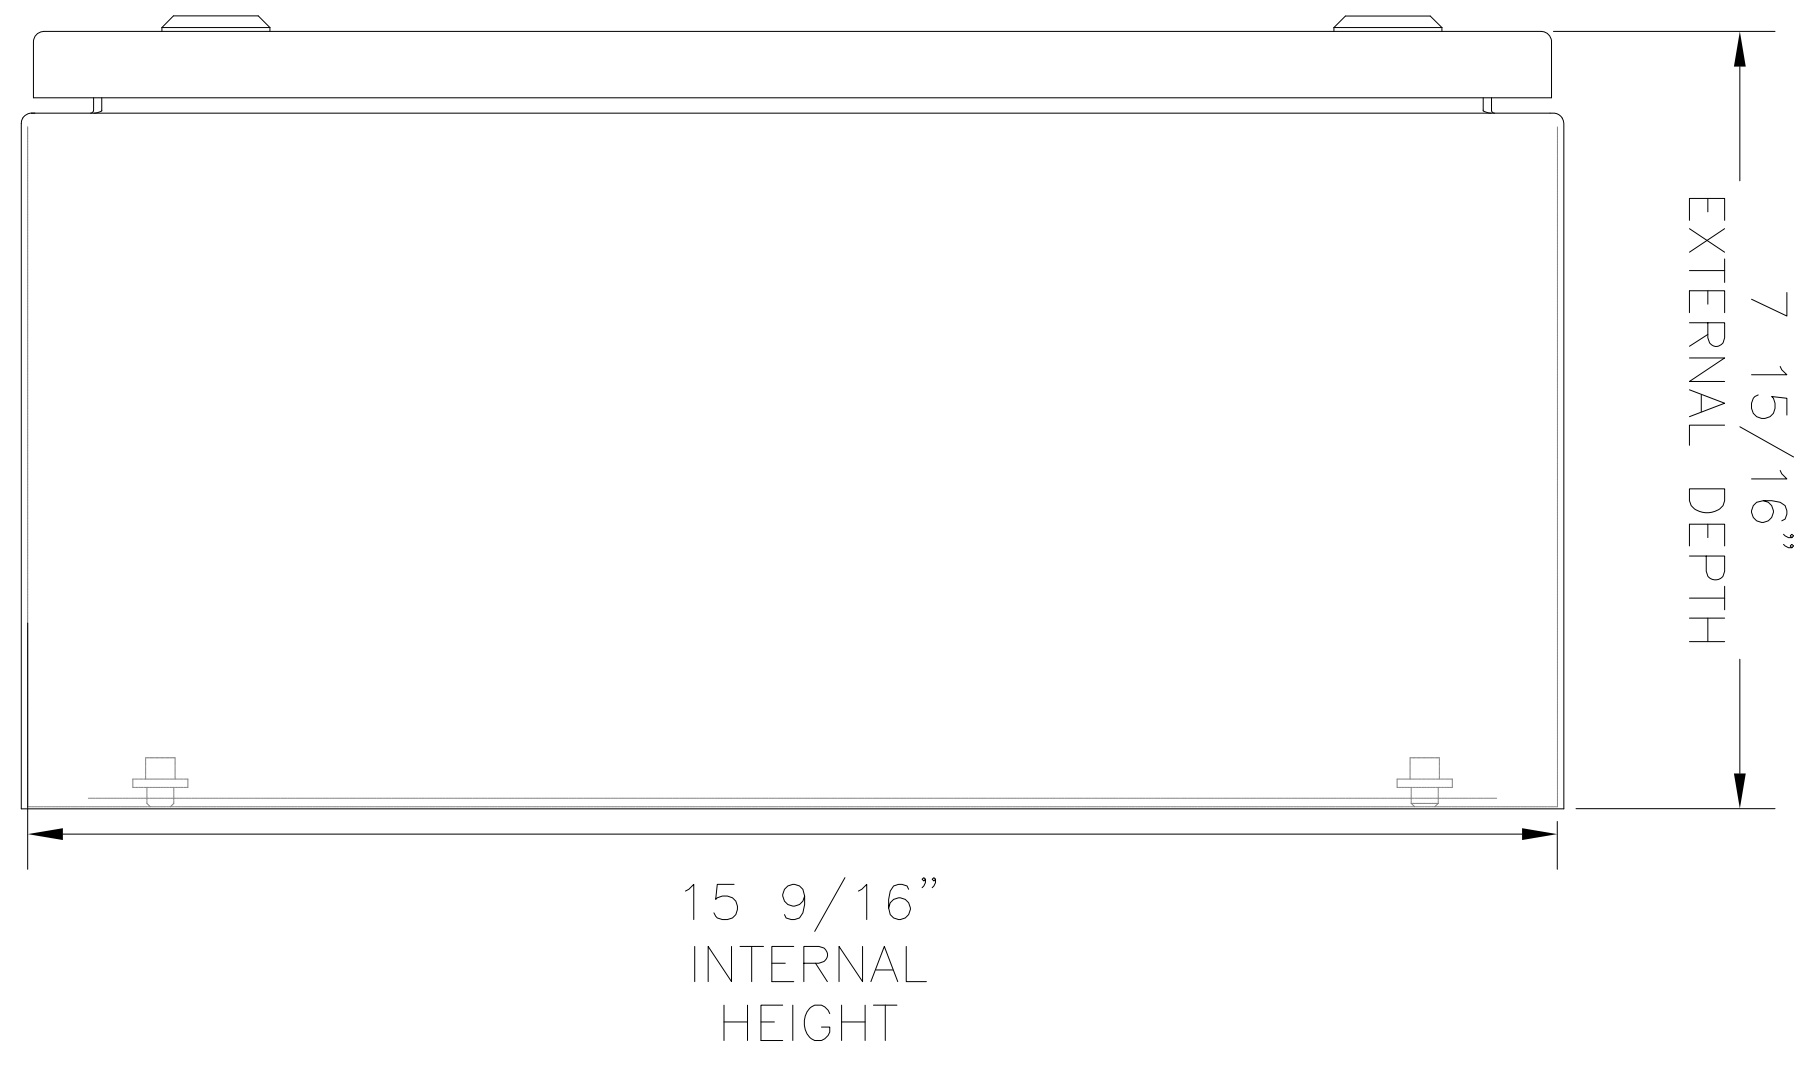

TOP VIEW
YUCO ENCLOSURE
16"X16"X8" SINGLE DOOR NEMA 4
SCALE: 1:1

FRONT VIEW
YUCO ENCLOSURE
16"X16"X8" SINGLE DOOR NEMA 4
SCALE: 1:1

SIDE VIEW
YUCO ENCLOSURE
16"X16"X8" SINGLE DOOR NEMA 4
SCALE: 1:1

BACK PLATE
YUCO ENCLOSURE
16"X16"X8" 2mm THICK SINGLE DOOR NEMA 4
SCALE: 1:1