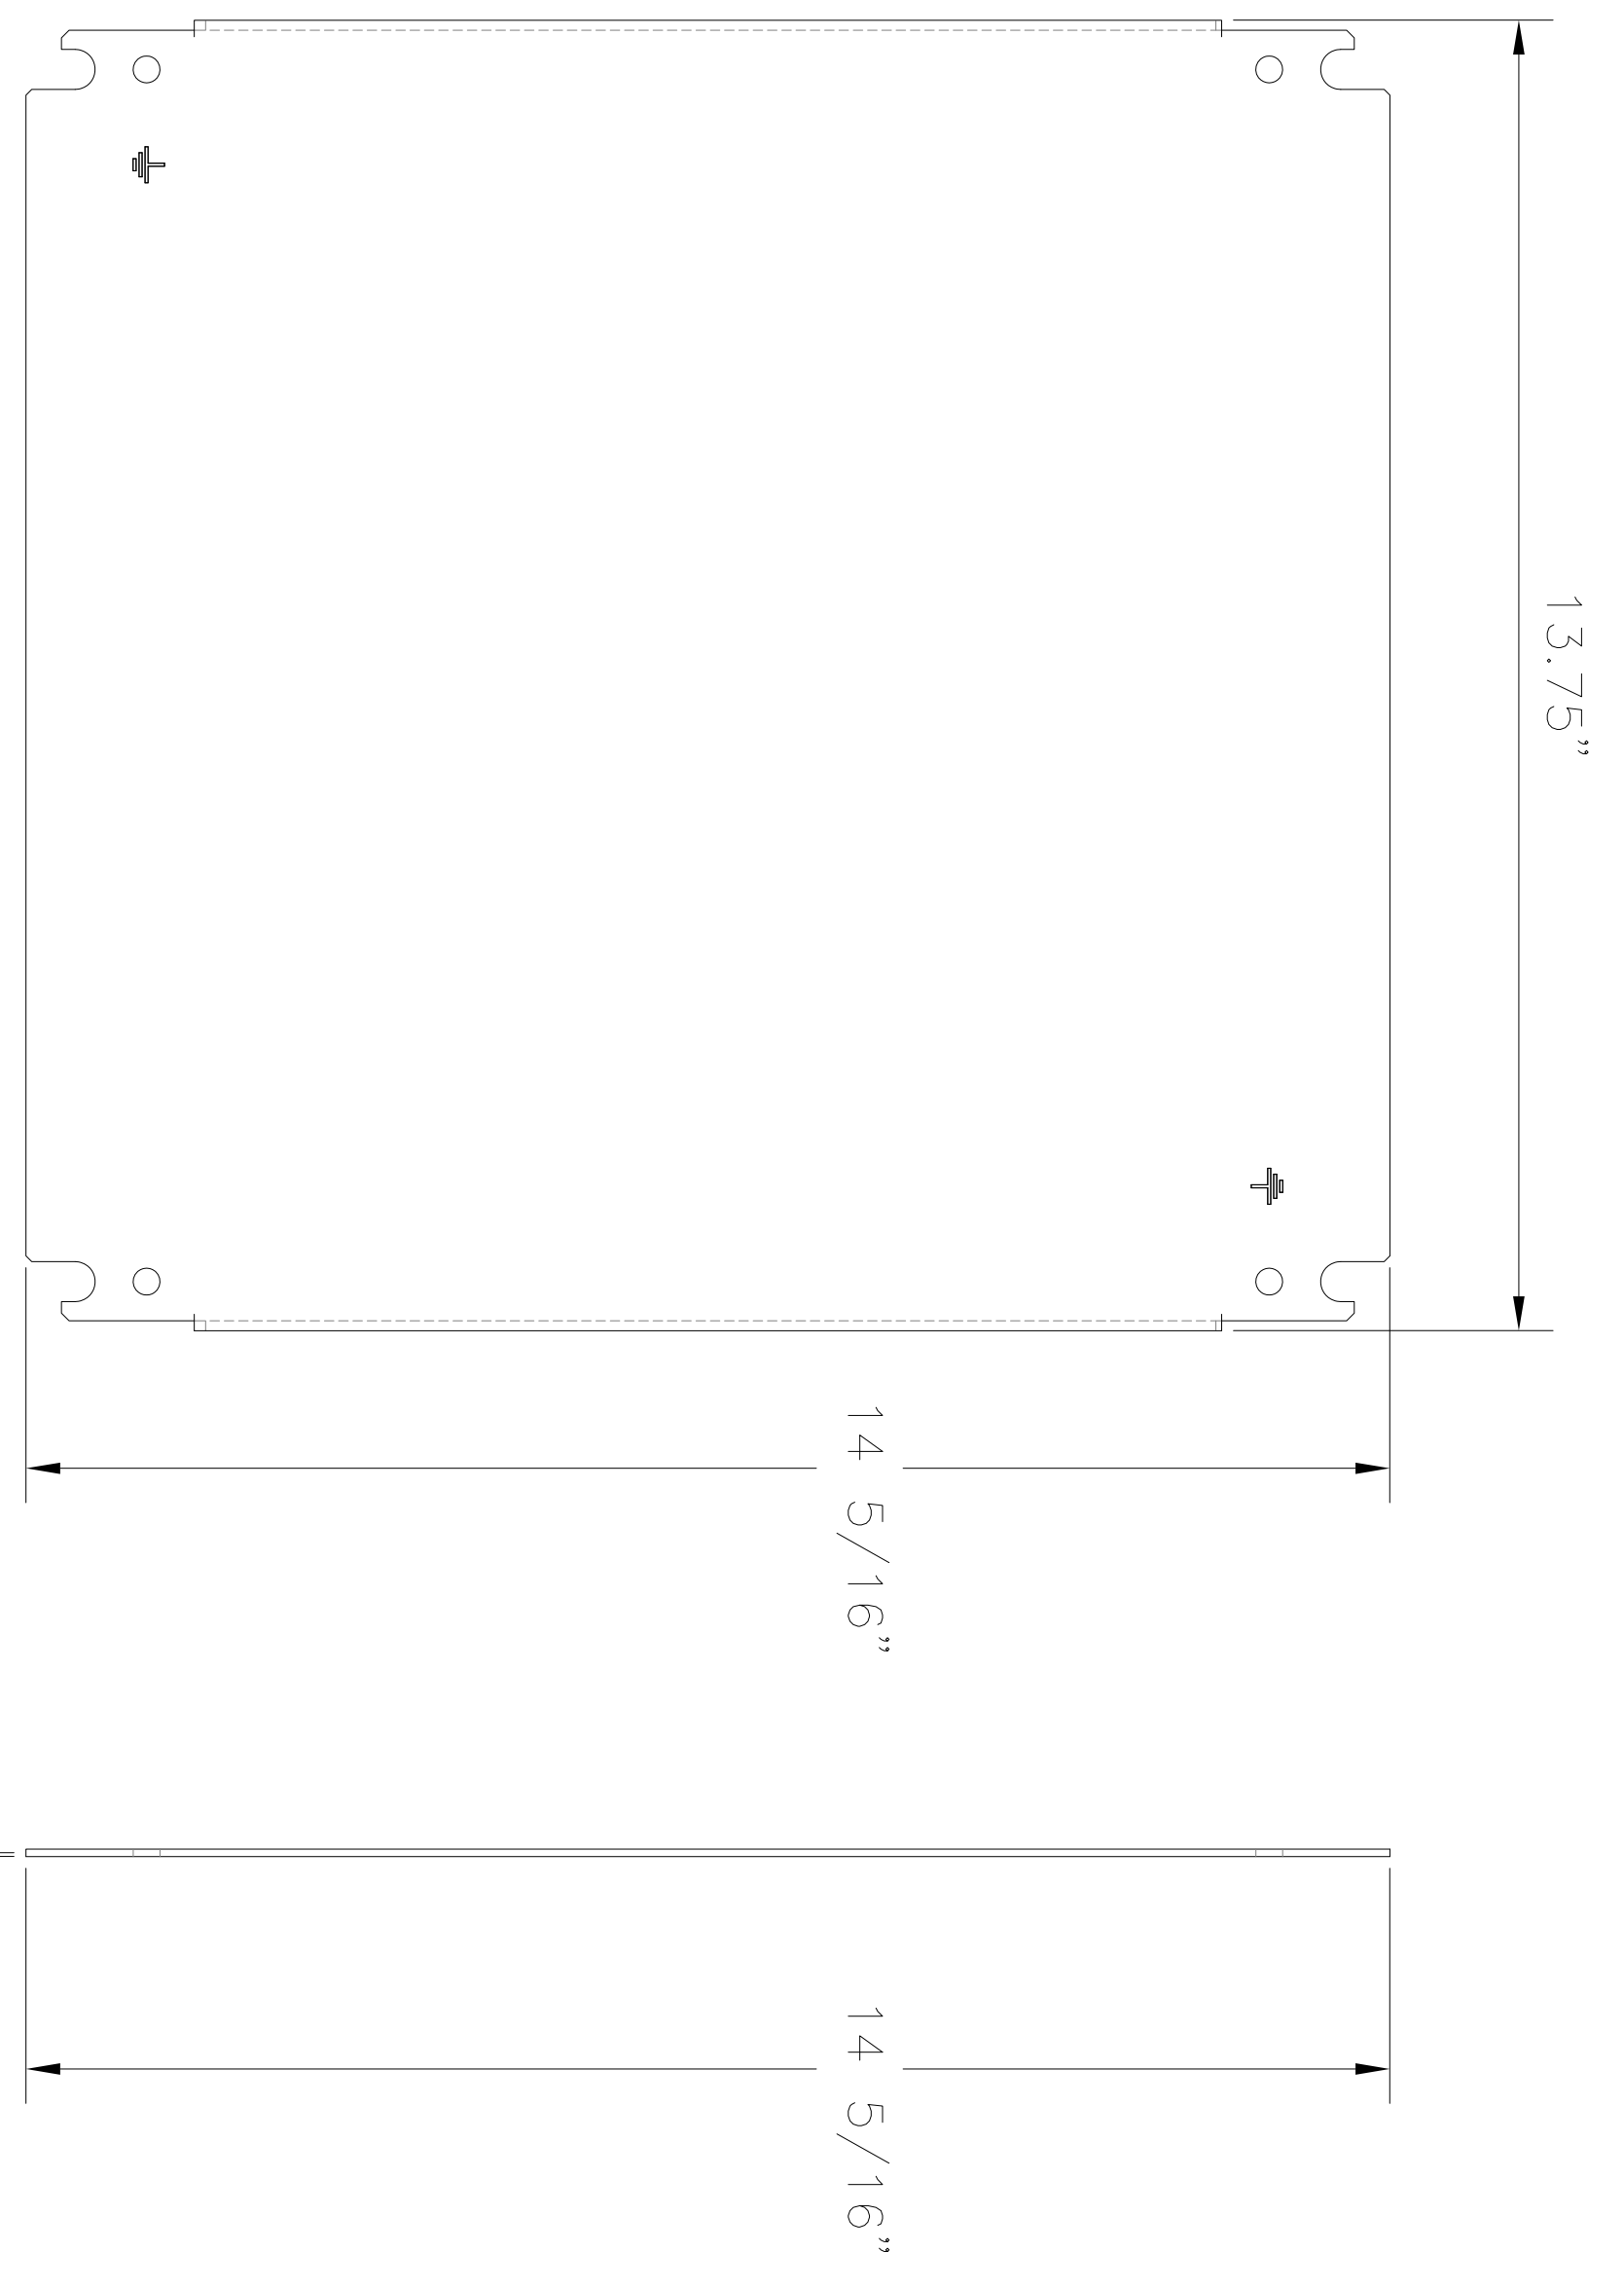

TOP VIEW
YUCO ENCLOSURE
16"X16"X8" SINGLE DOOR NEMA 4
SCALE: 1:1

FRONT VIEW
YUCO ENCLOSURE
16"X16"X8" SINGLE DOOR NEMA 4
SCALE: 1:1

SIDE VIEW
YUCO ENCLOSURE
16"X16"X8" SINGLE DOOR NEMA 4
SCALE: 1:1

BACK PLATE
YUCO ENCLOSURE
16"X16"X8" 2mm THICK SINGLE DOOR NEMA 4
SCALE: 1:1